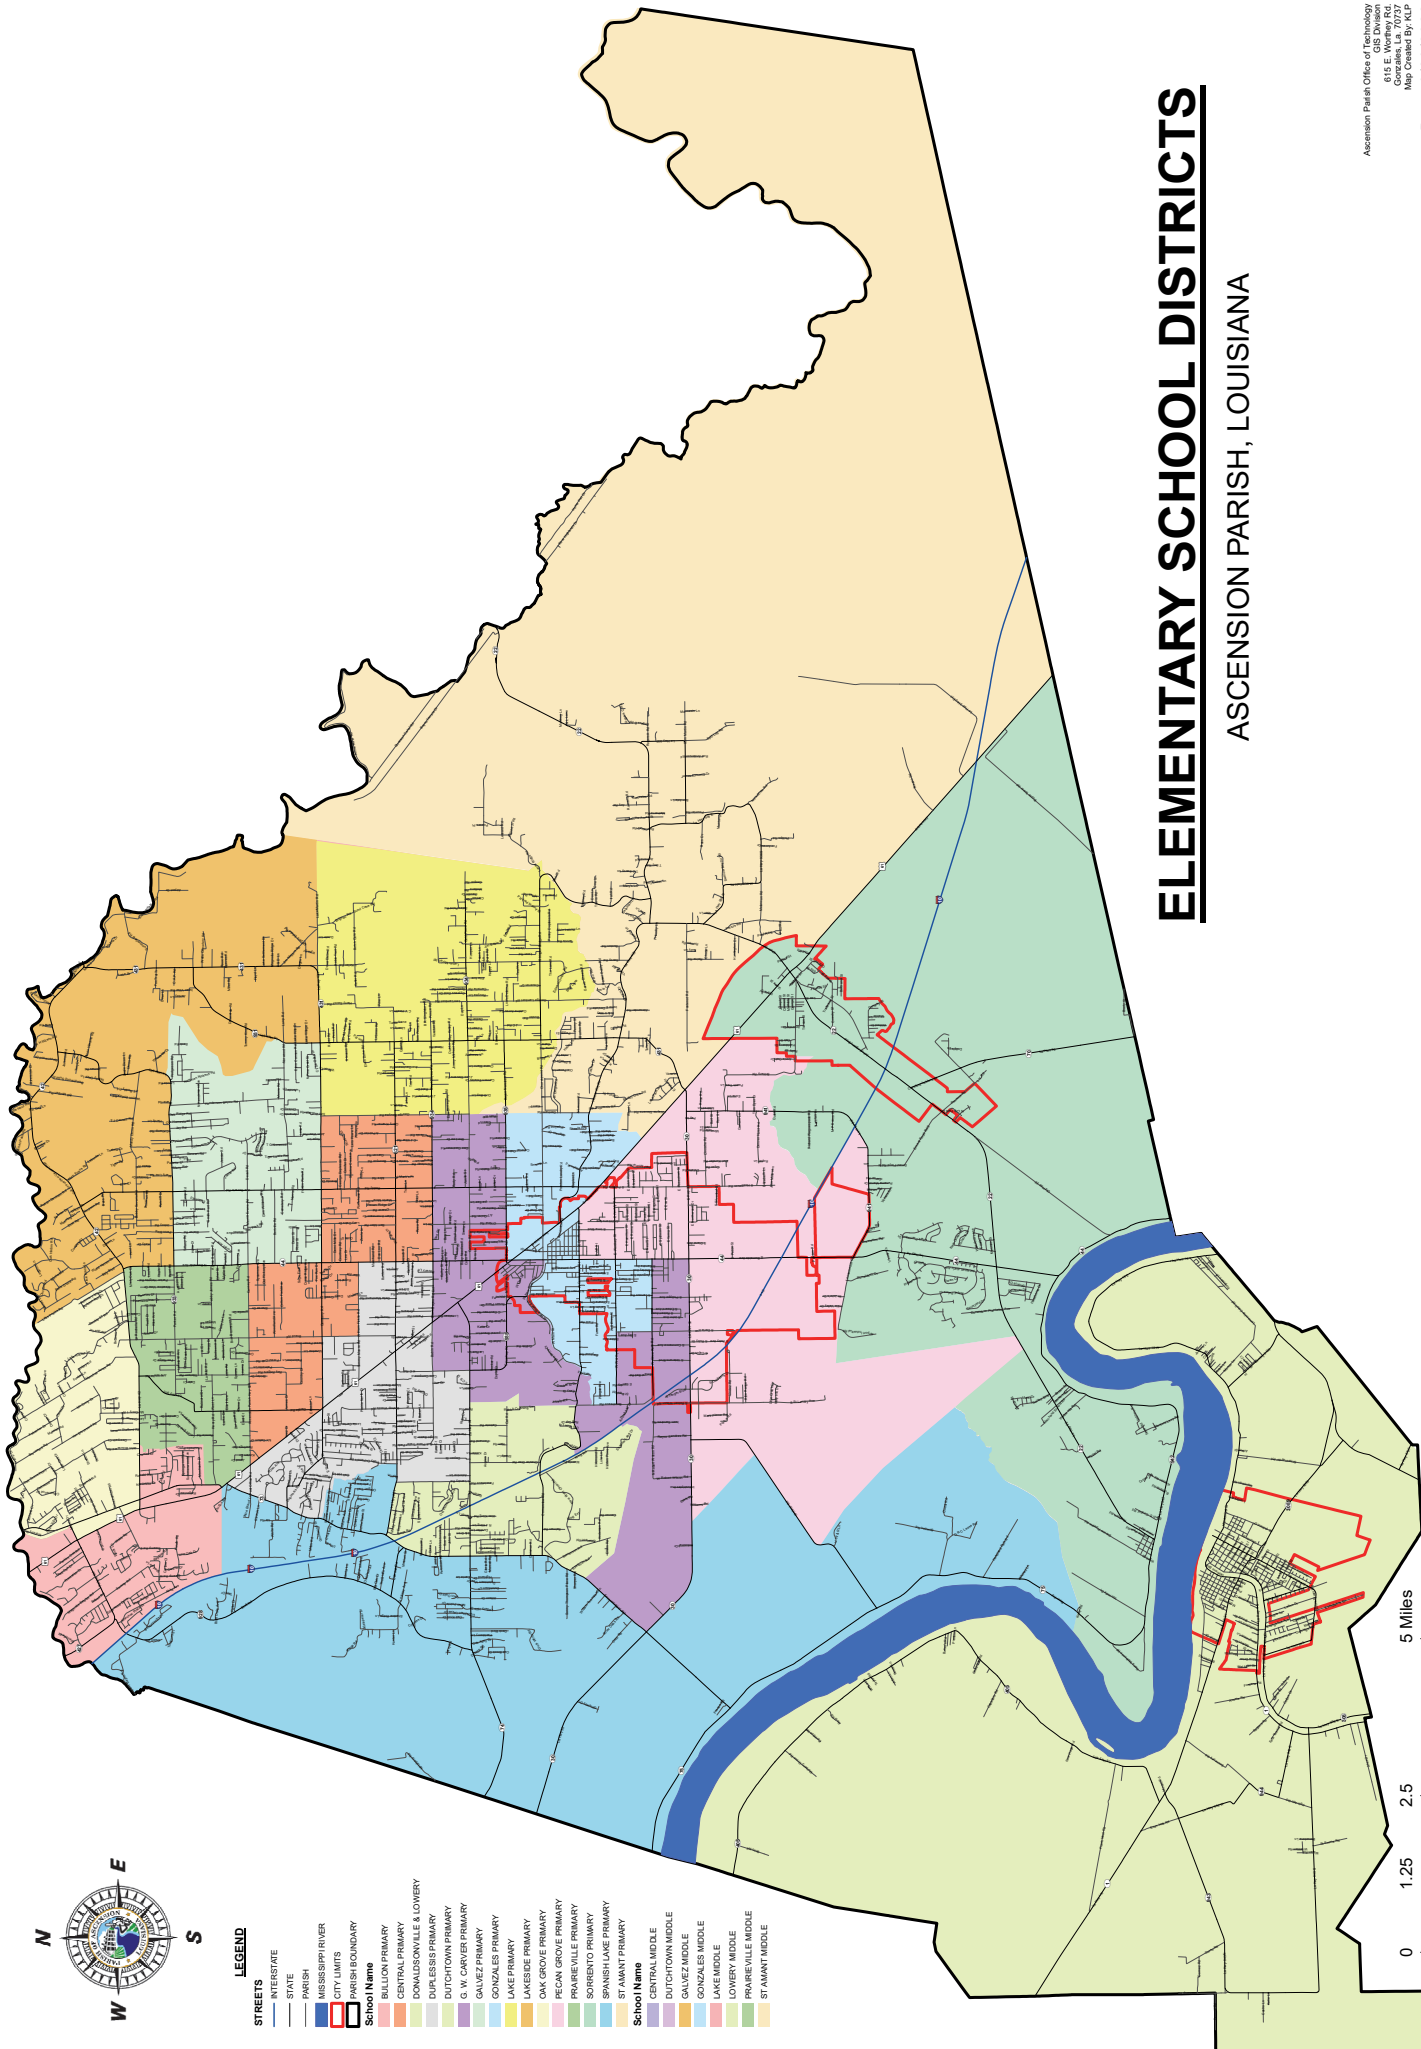

LEGEND

STREETS

INTERSTATE

STATE

PARISH

MISSISSIPPI RIVER

CITY LIMITS

PROFESIONARY

School Name

BELLON PRIMARY

CENTRAL PRIMARY

CONZOLEVILLE & LOWERY

DUPLESSIS PRIMARY

DUPLESSIS PRIMARY

O. V. CARVER PRIMARY

GAULVEZ PRIMARY

GAULVEZ PRIMARY

LAKE PRIMARY

LAKESIDE PRIMARY

OAK GROVE PRIMARY

PECAN GROVE PRIMARY

PRARVILLE PRIMARY

SORRENTO PRIMARY

SPANISHLAKE PRIMARY

ST AMANT PRIMARY

School Name

CENTRAL MIDDLE

DUTCHTOWN MIDDLE

GAULVEZ MIDDLE

GONZALES MIDDLE

LAKE MIDDLE

LOWERY MIDDLE

PRARVILLE MIDDLE

ST AMANT MIDDLE

ELEMENTARY SCHOOL DISTRICTS

ASCENSION PARISH, LOUISIANA