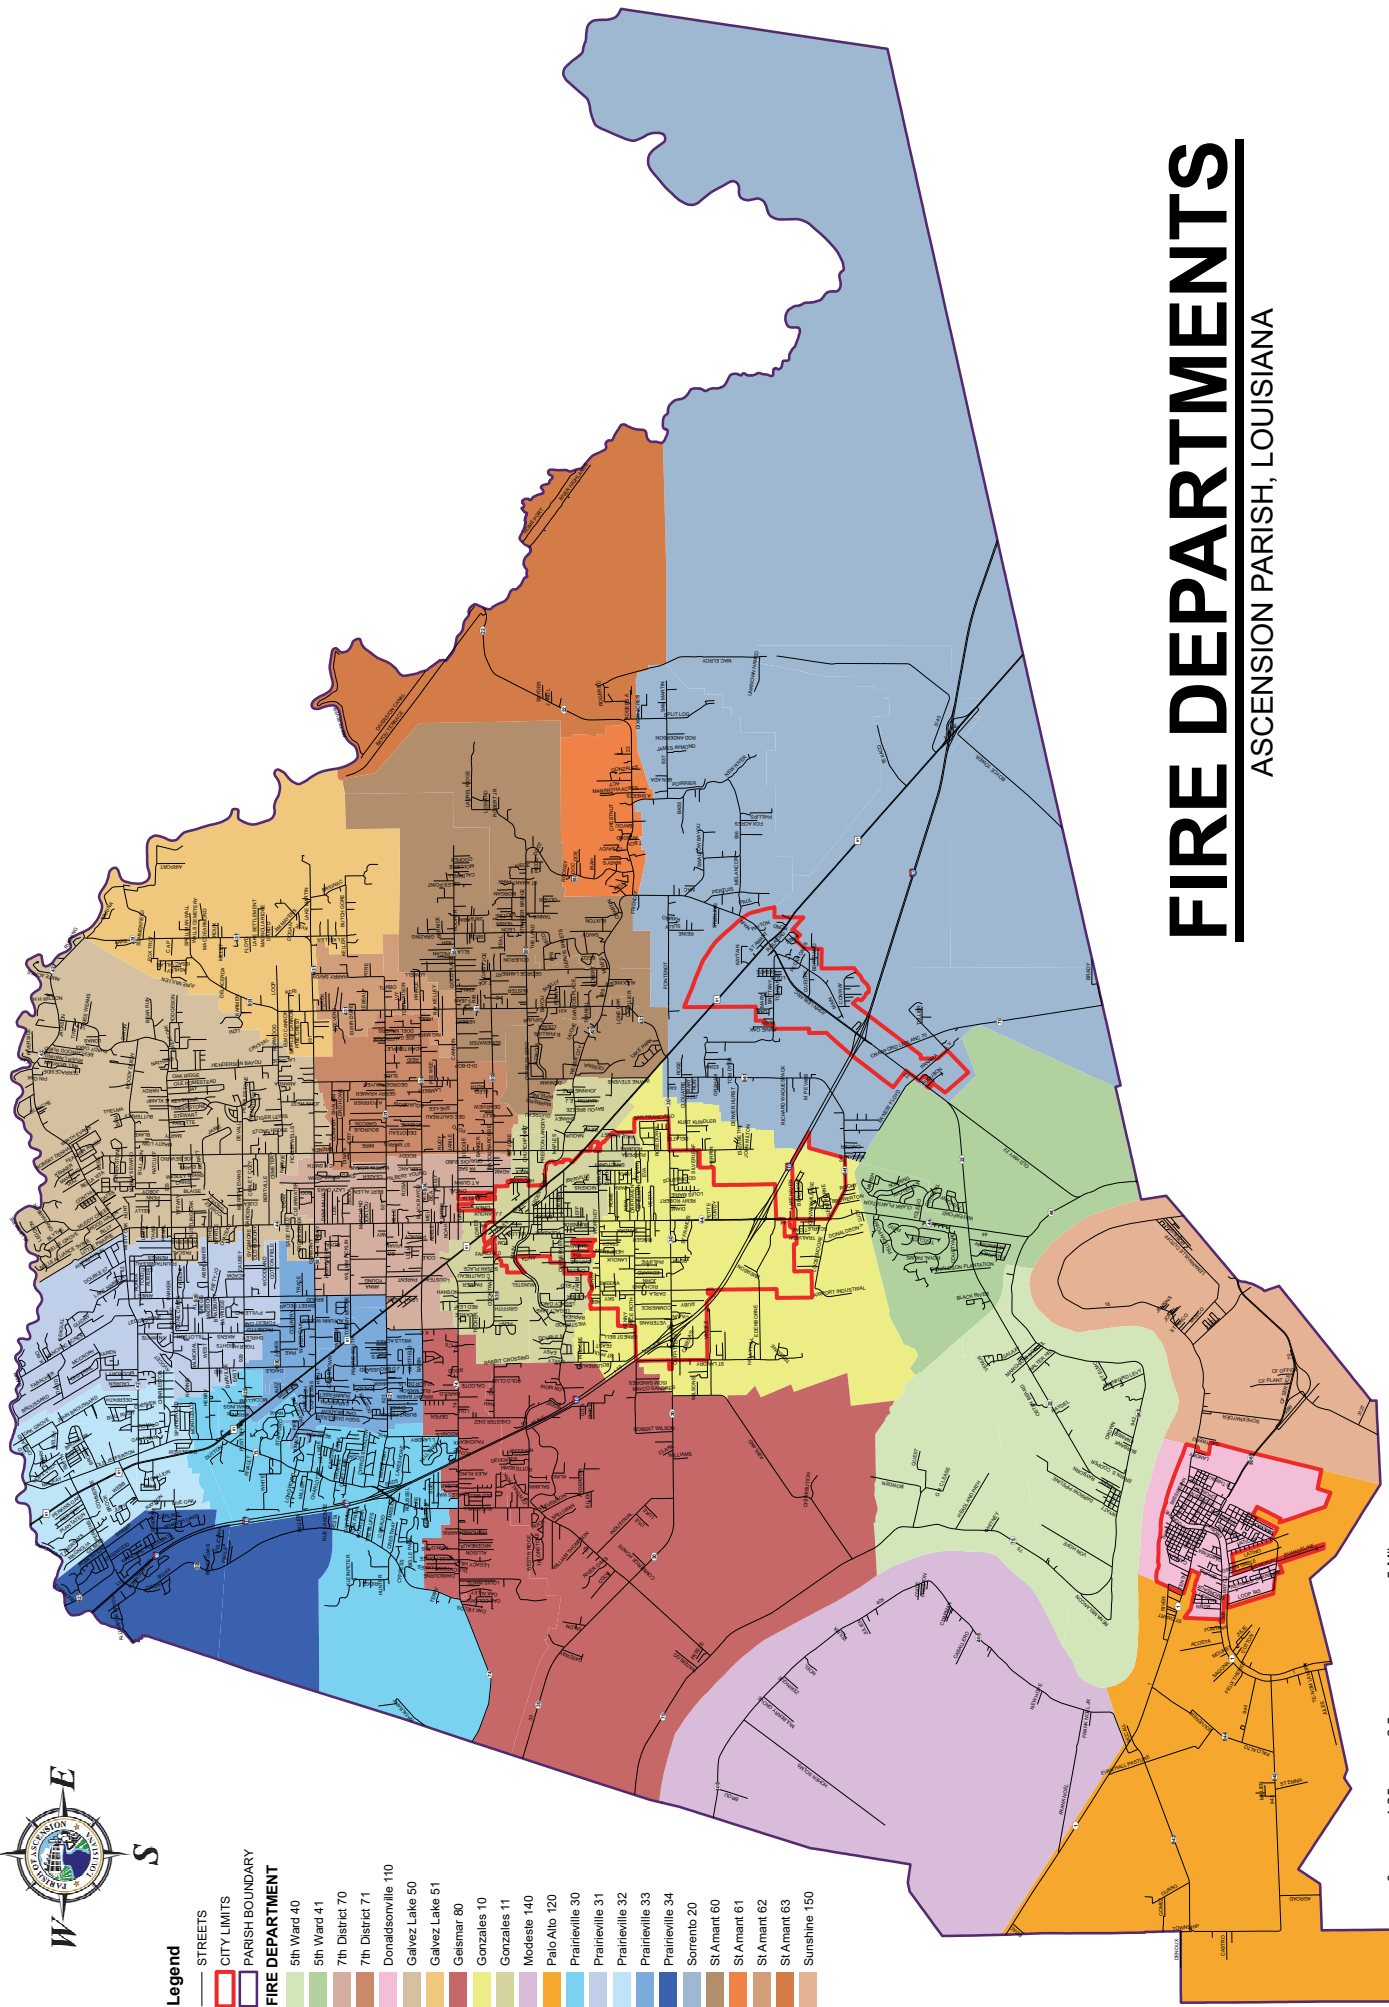

Legend

- STREETS
- CITY LIMITS
- ▭ PARISH BOUNDARY
- ▭ FIRE DEPARTMENT
- 5th Ward 40
- 5th Ward 41
- 7th District 70
- 7th District 71
- Donaldsonville 110
- Galvez Lake 50
- Galvez Lake 51
- Geismar 80
- Gonzales 10
- Gonzales 11
- Madeste 140
- Palo Alto 120
- Prairieville 30
- Prairieville 31
- Prairieville 32
- Prairieville 33
- Prairieville 34
- Sorrento 20
- St Amant 60
- St Amant 61
- St Amant 62
- St Amant 63
- Sunshine 150