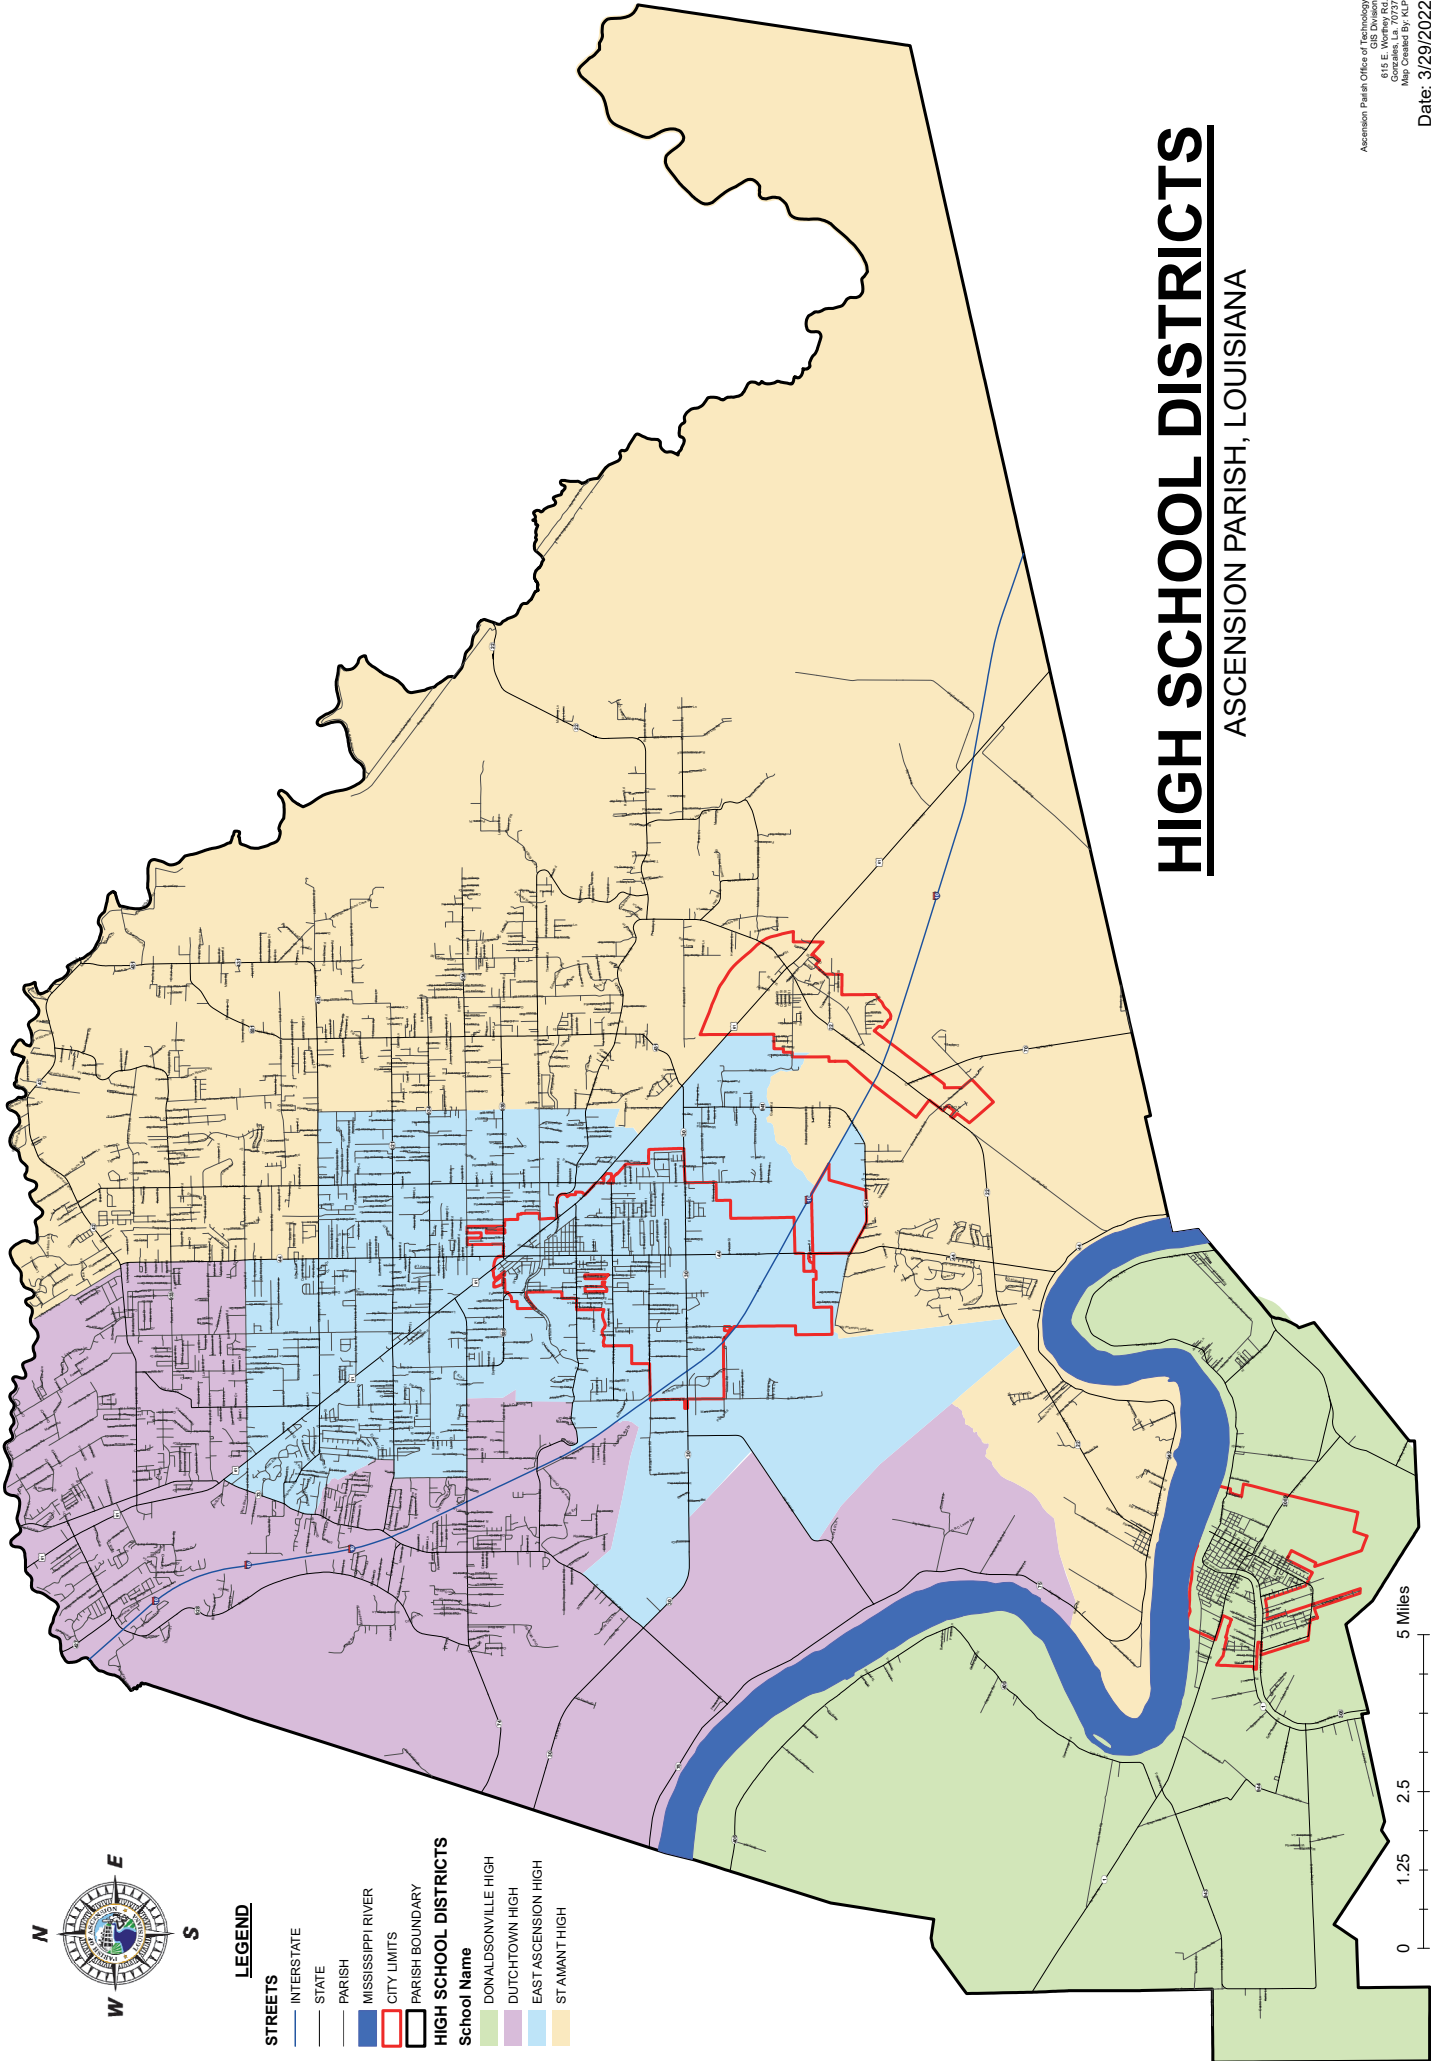

LEGEND

STREETS

- INTERSTATE
- STATE
- PARISH
- MISSISSIPPI RIVER
- CITY LIMITS
- PARISH BOUNDARY

HIGH SCHOOL DISTRICTS

School Name

- DONALDSONVILLE HIGH
- DUTCHTOWN HIGH
- EAST ASCENSION HIGH
- STAMANTH HIGH

HIGH SCHOOL DISTRICTS

ASCENSION PARISH, LOUISIANA