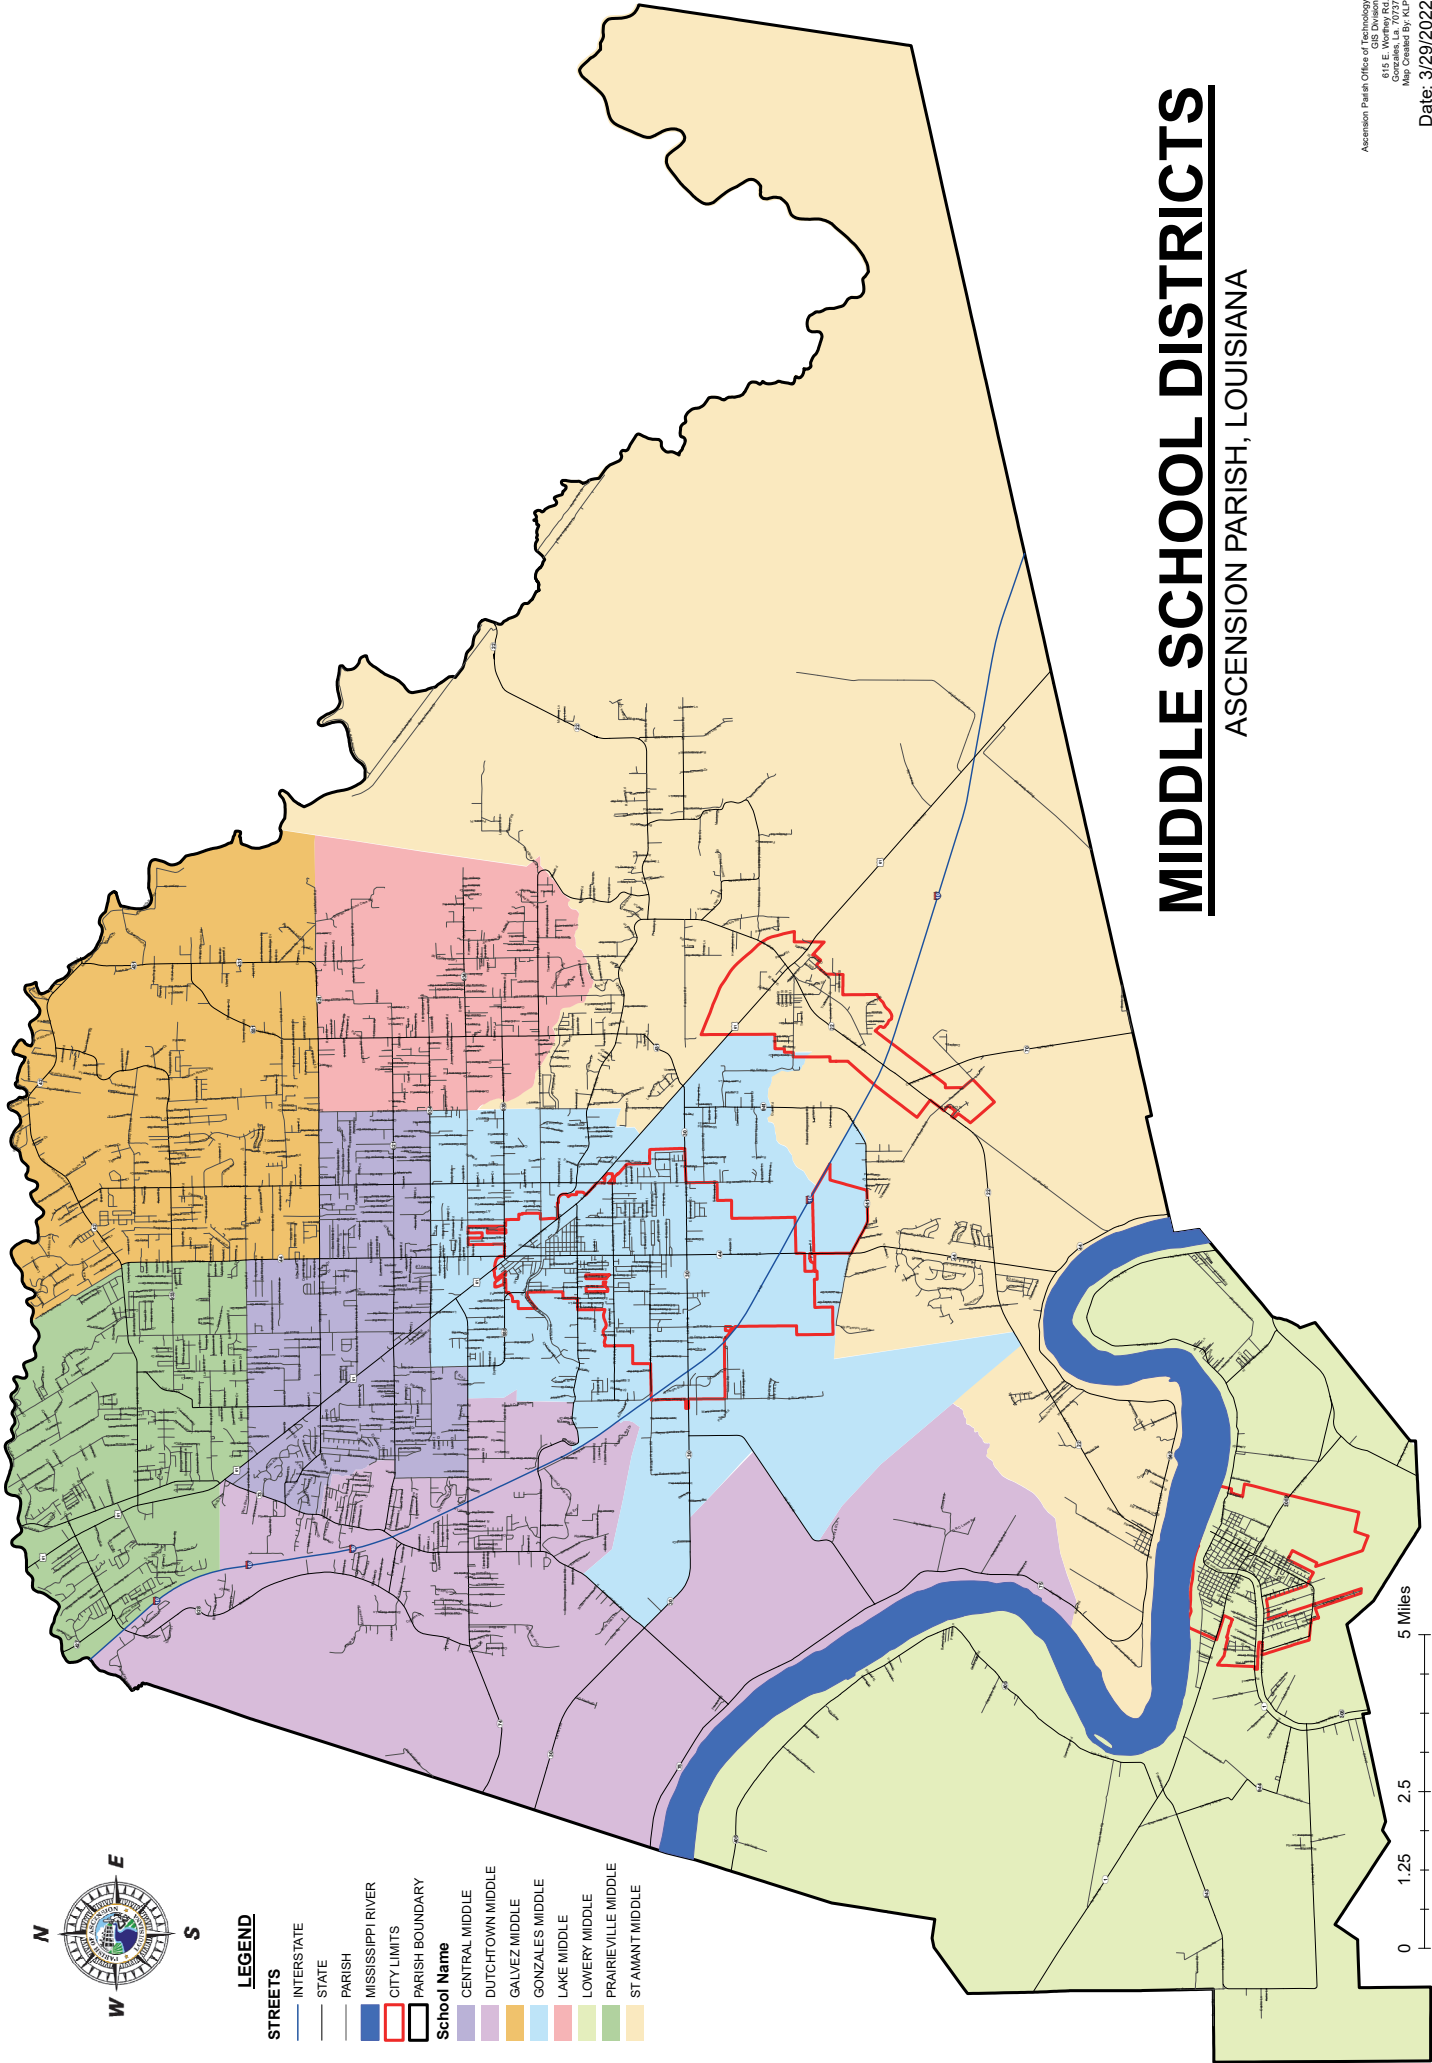

LEGEND

STREETS

- INTERSTATE
- STATE
- PARISH

MISSISSIPPI RIVER

CITY LIMITS

PARISH BOUNDARY

School Name

- CENTRAL MIDDLE
- DUTCHTOWN MIDDLE
- GALVEZ MIDDLE
- GONZALES MIDDLE
- LAKE MIDDLE
- LOWERY MIDDLE
- PRAIRIEVILLE MIDDLE
- ST AMANT MIDDLE

MIDDLE SCHOOL DISTRICTS

ASCENSION PARISH, LOUISIANA