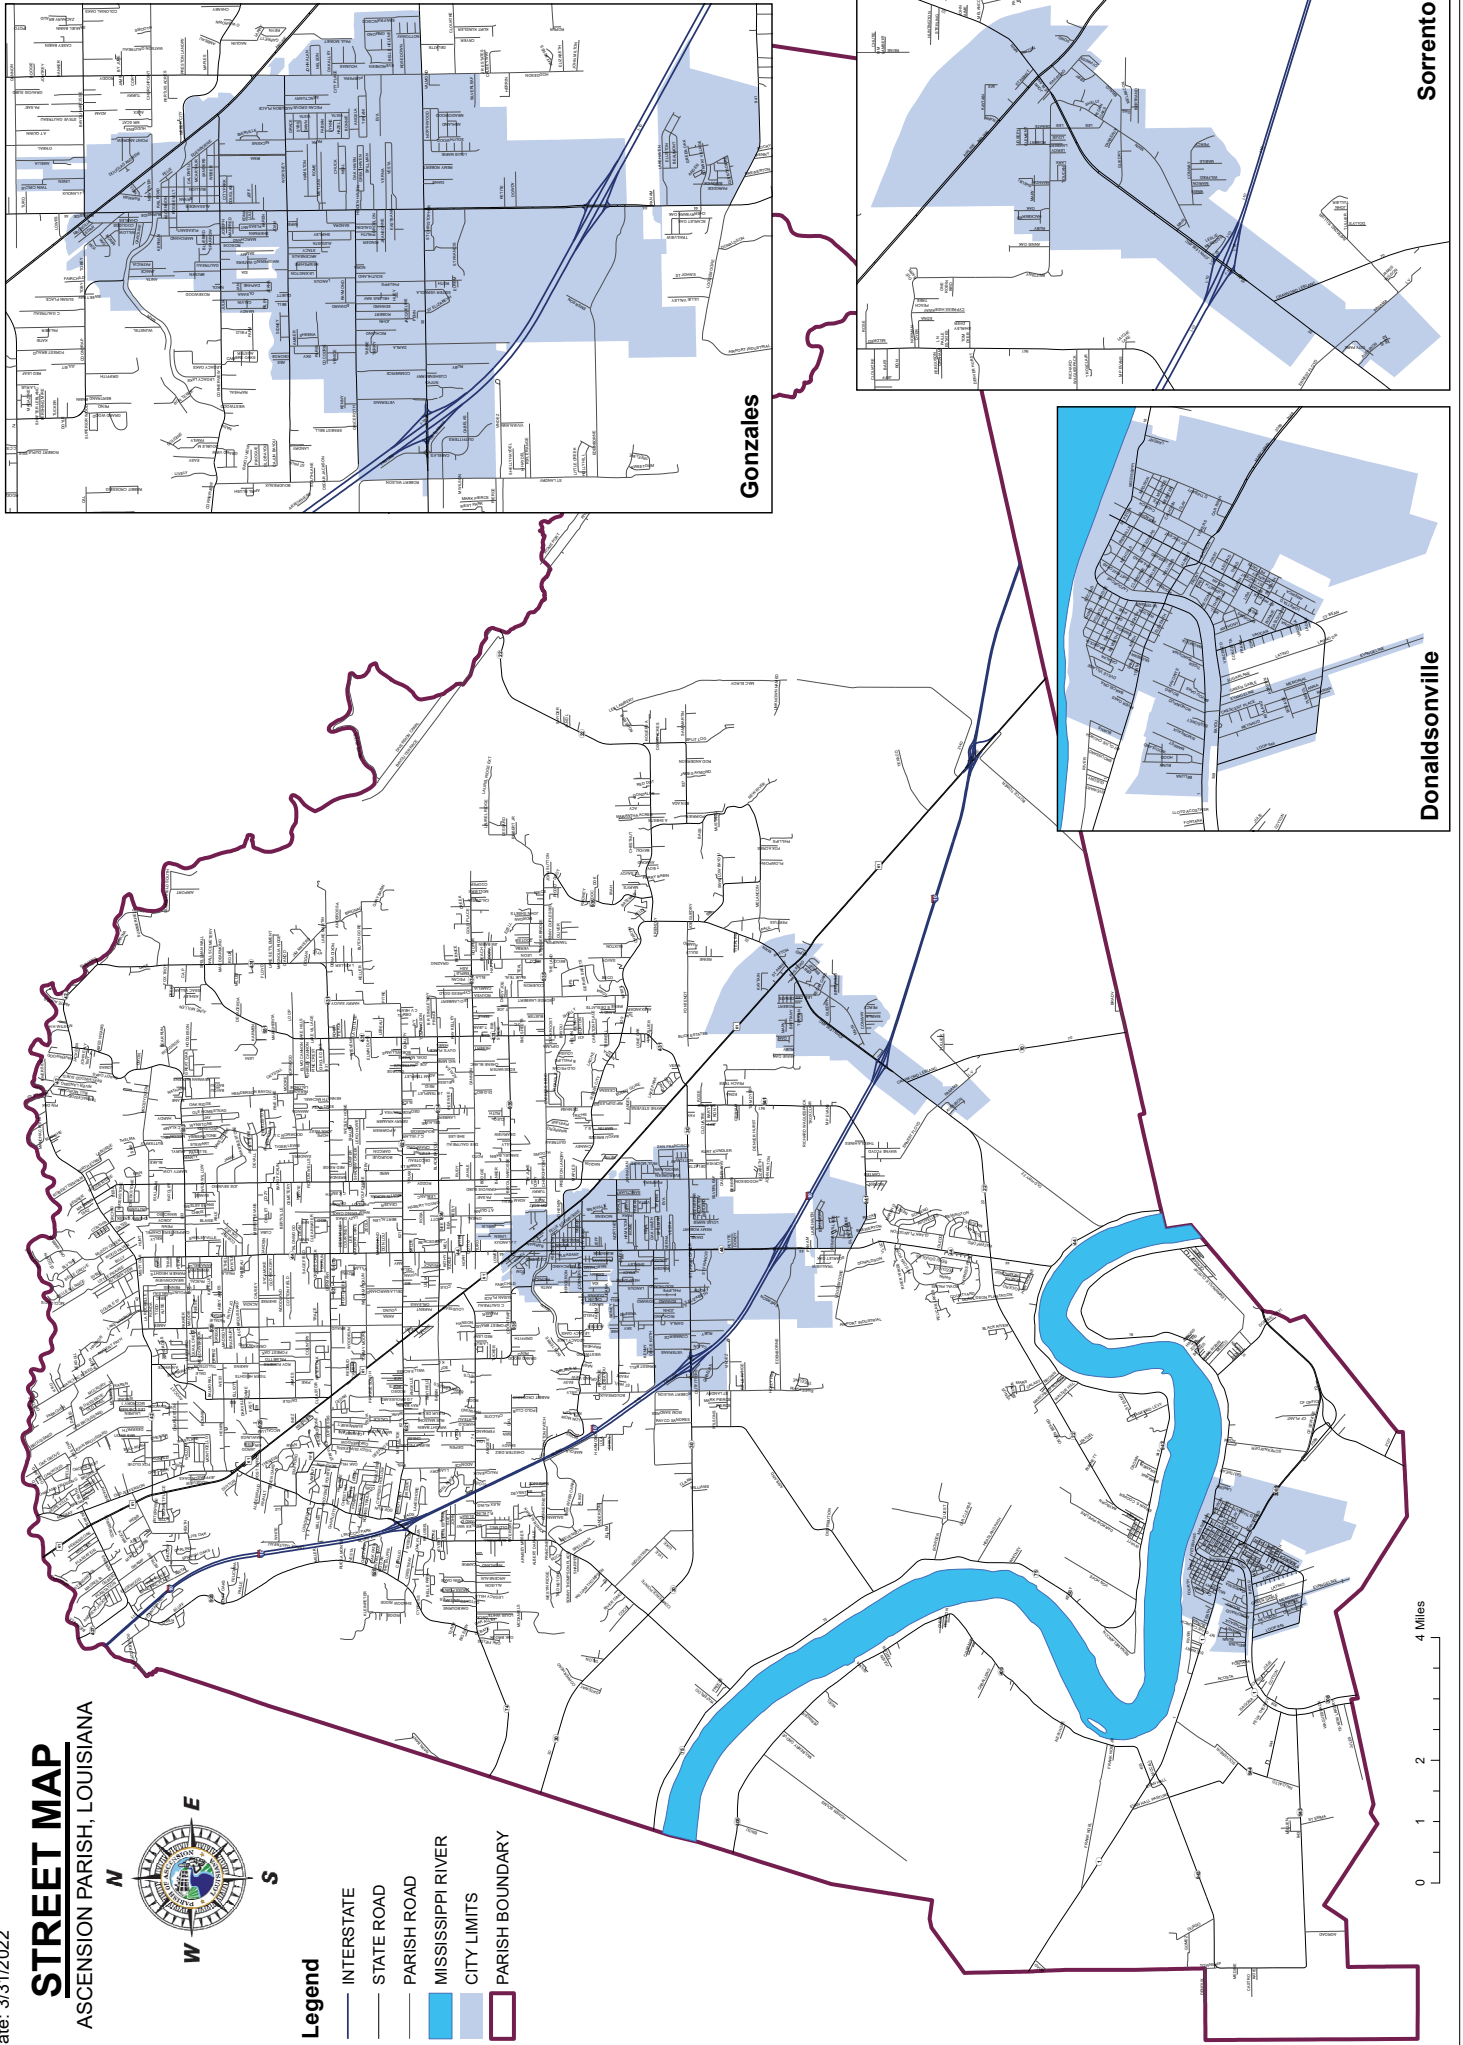

STREET MAP

ASCENSION PARISH, LOUISIANA

Legend

- INTERSTATE
- STATE ROAD
- PARISH ROAD
- MISSISSIPPI RIVER
- CITY LIMITS
- PARISH BOUNDARY

Gonzales

Donaldsonville

Sorrento