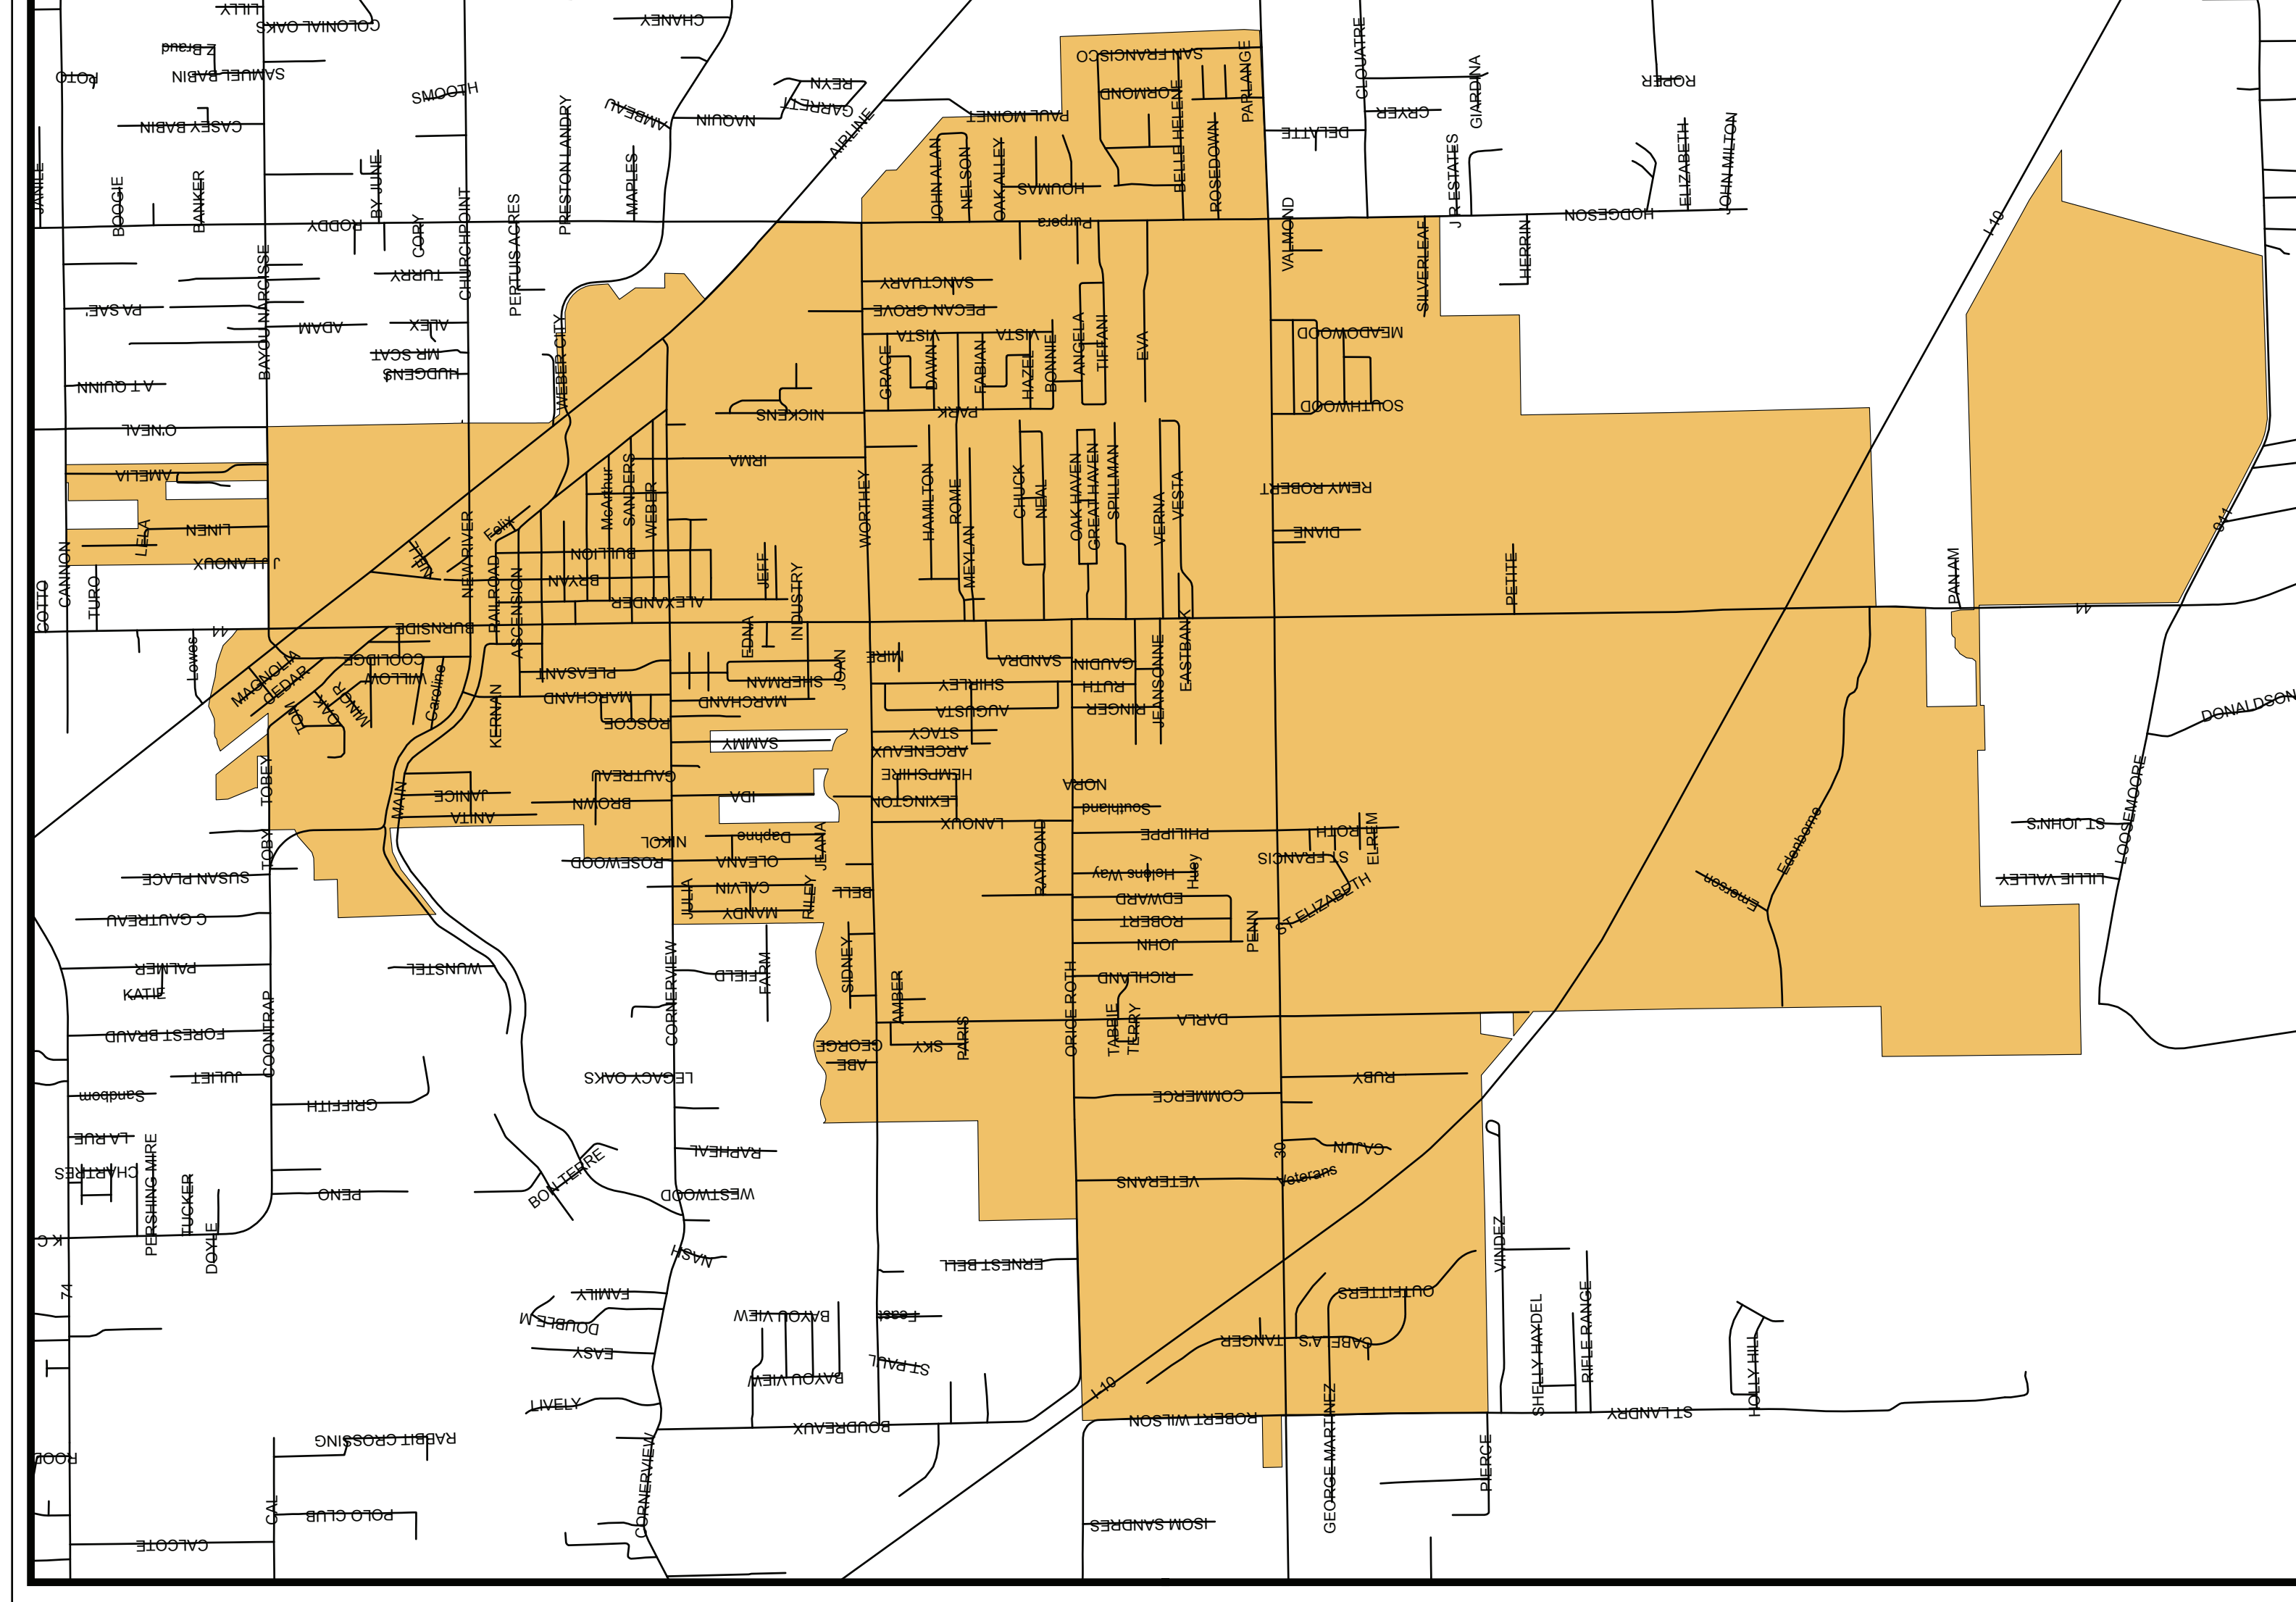

**Legend**

- STREETS
- CITY LIMITS
- PARISH BOUNDARY

GONZALES

SORRENTO

DONALDSONVILLE