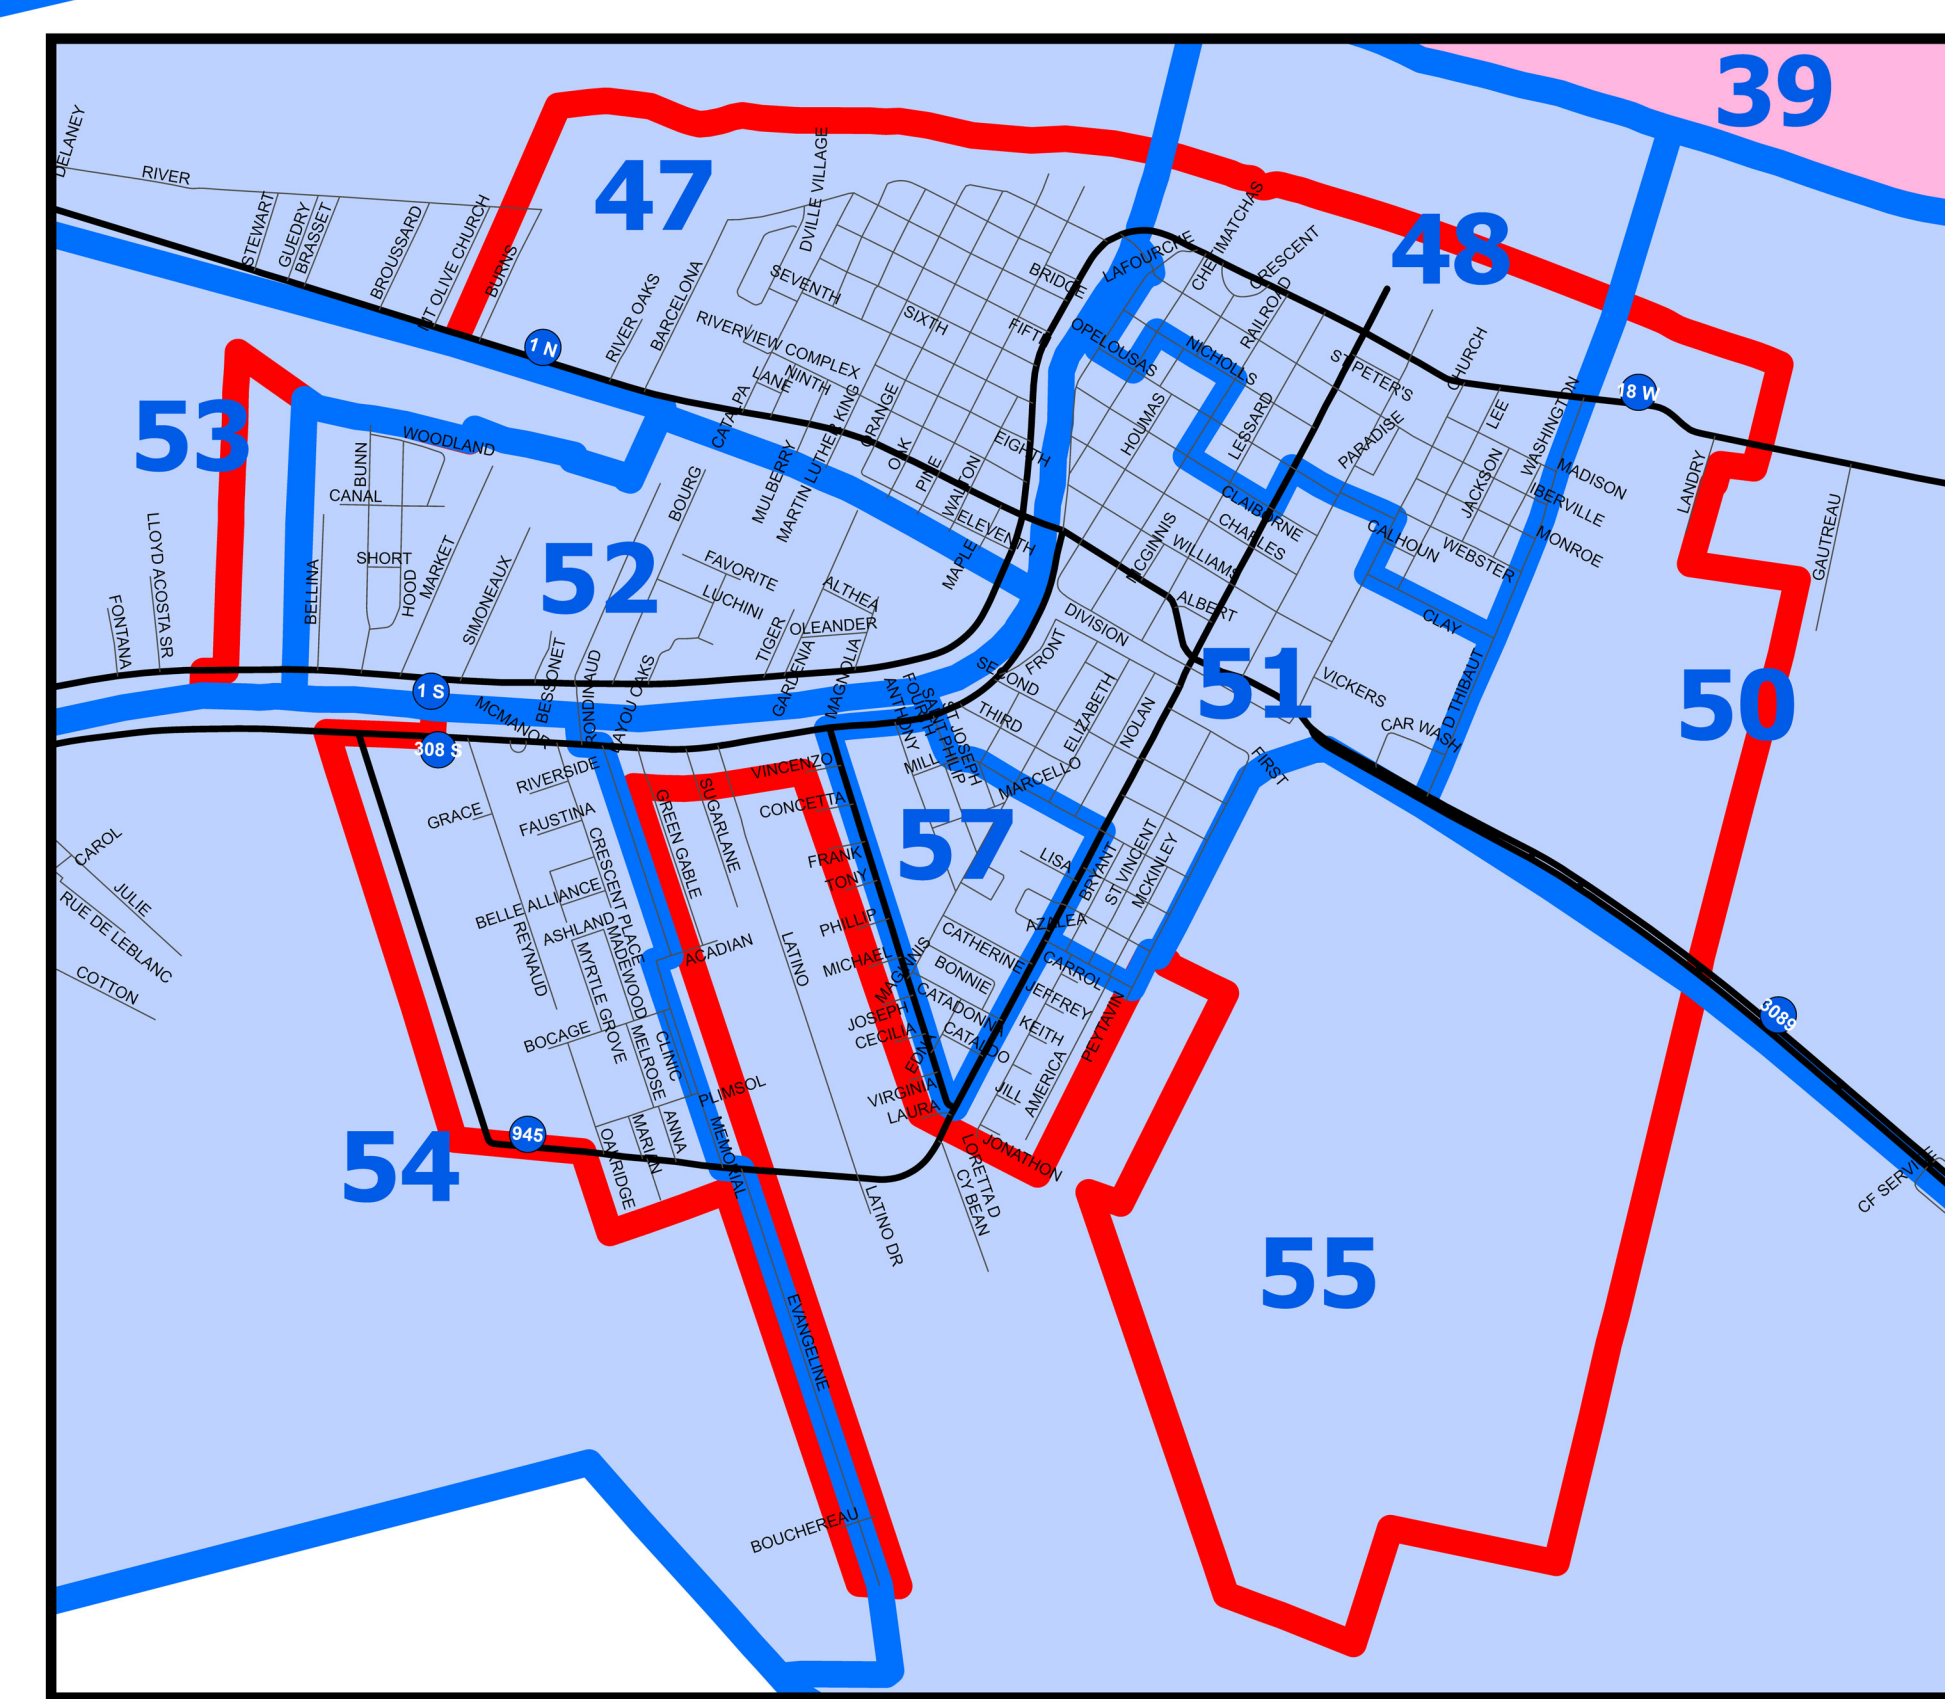

- LEGEND**
- CITY LIMITS
 - PARISH BOUNDARY
 - VOTING PRECINCTS
- ROAD CLASS**
- Interstate
 - State
 - Parish
- ASCENSION PARISH COUNCIL MEMBER**
- District 1: Oliver Joseph
 - District 2: Joel Robert
 - District 3: Travis Turner
 - District 4: Brett Arceneaux
 - District 5: Michael "Todd" Varnado
 - District 6: Chase Melancon
 - District 7: Brian Hillensbeck
 - District 8: Blaine Petite
 - District 9: Pamela "Pam" Alonso
 - District 10: Dennis Cullen
 - District 11: Jenn DeFrances

COUNCIL DISTRICTS & VOTING PRECINCTS

ASCENSION PARISH, LOUISIANA

0 1.25 2.5 5 Miles

Sorrento

Donaldsonville