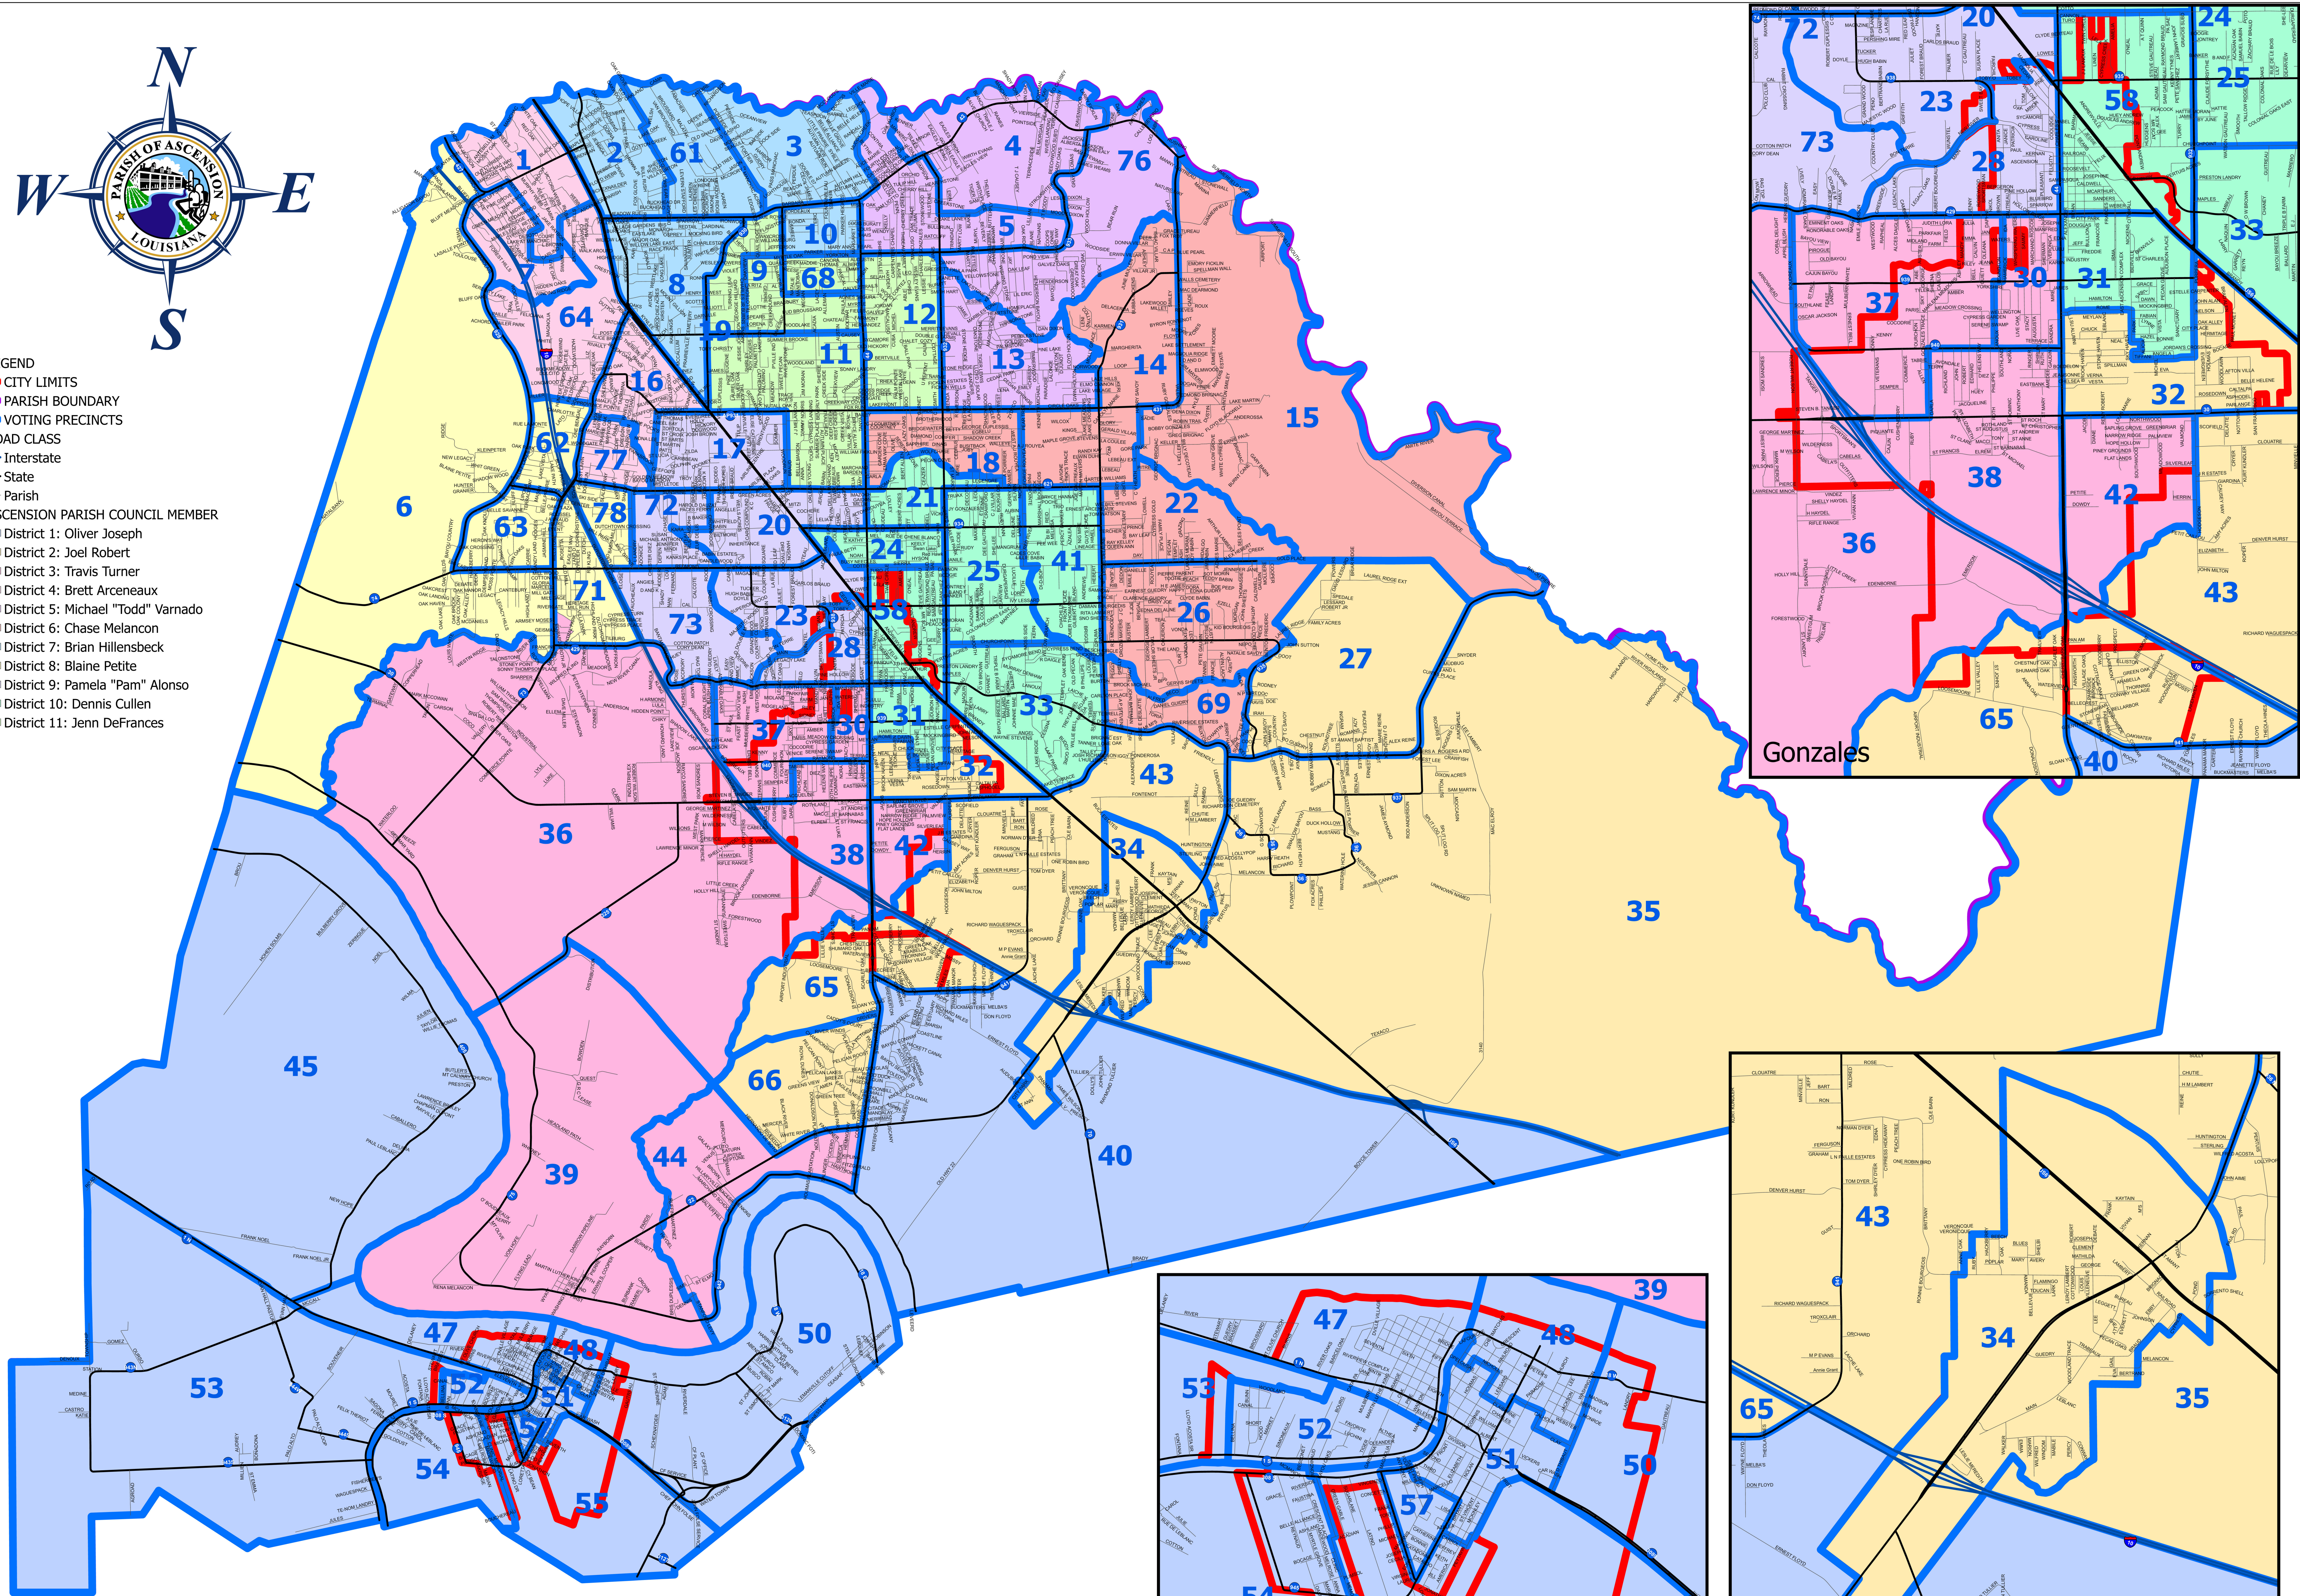

- LEGEND**
- CITY LIMITS
 - PARISH BOUNDARY
 - VOTING PRECINCTS
- ROAD CLASS**
- Interstate
 - State
 - Parish
- ASCENSION PARISH COUNCIL MEMBER**
- District 1: Oliver Joseph
 - District 2: Joel Robert
 - District 3: Travis Turner
 - District 4: Brett Arceneaux
 - District 5: Michael "Todd" Varnado
 - District 6: Chase Melancon
 - District 7: Brian Hillensbeck
 - District 8: Blaine Petite
 - District 9: Pamela "Pam" Alonso
 - District 10: Dennis Cullen
 - District 11: Jenn DeFrances

COUNCIL DISTRICTS & VOTING PRECINCTS

ASCENSION PARISH, LOUISIANA

0 1.25 2.5 5 Miles

Sorrento

Donaldsonville