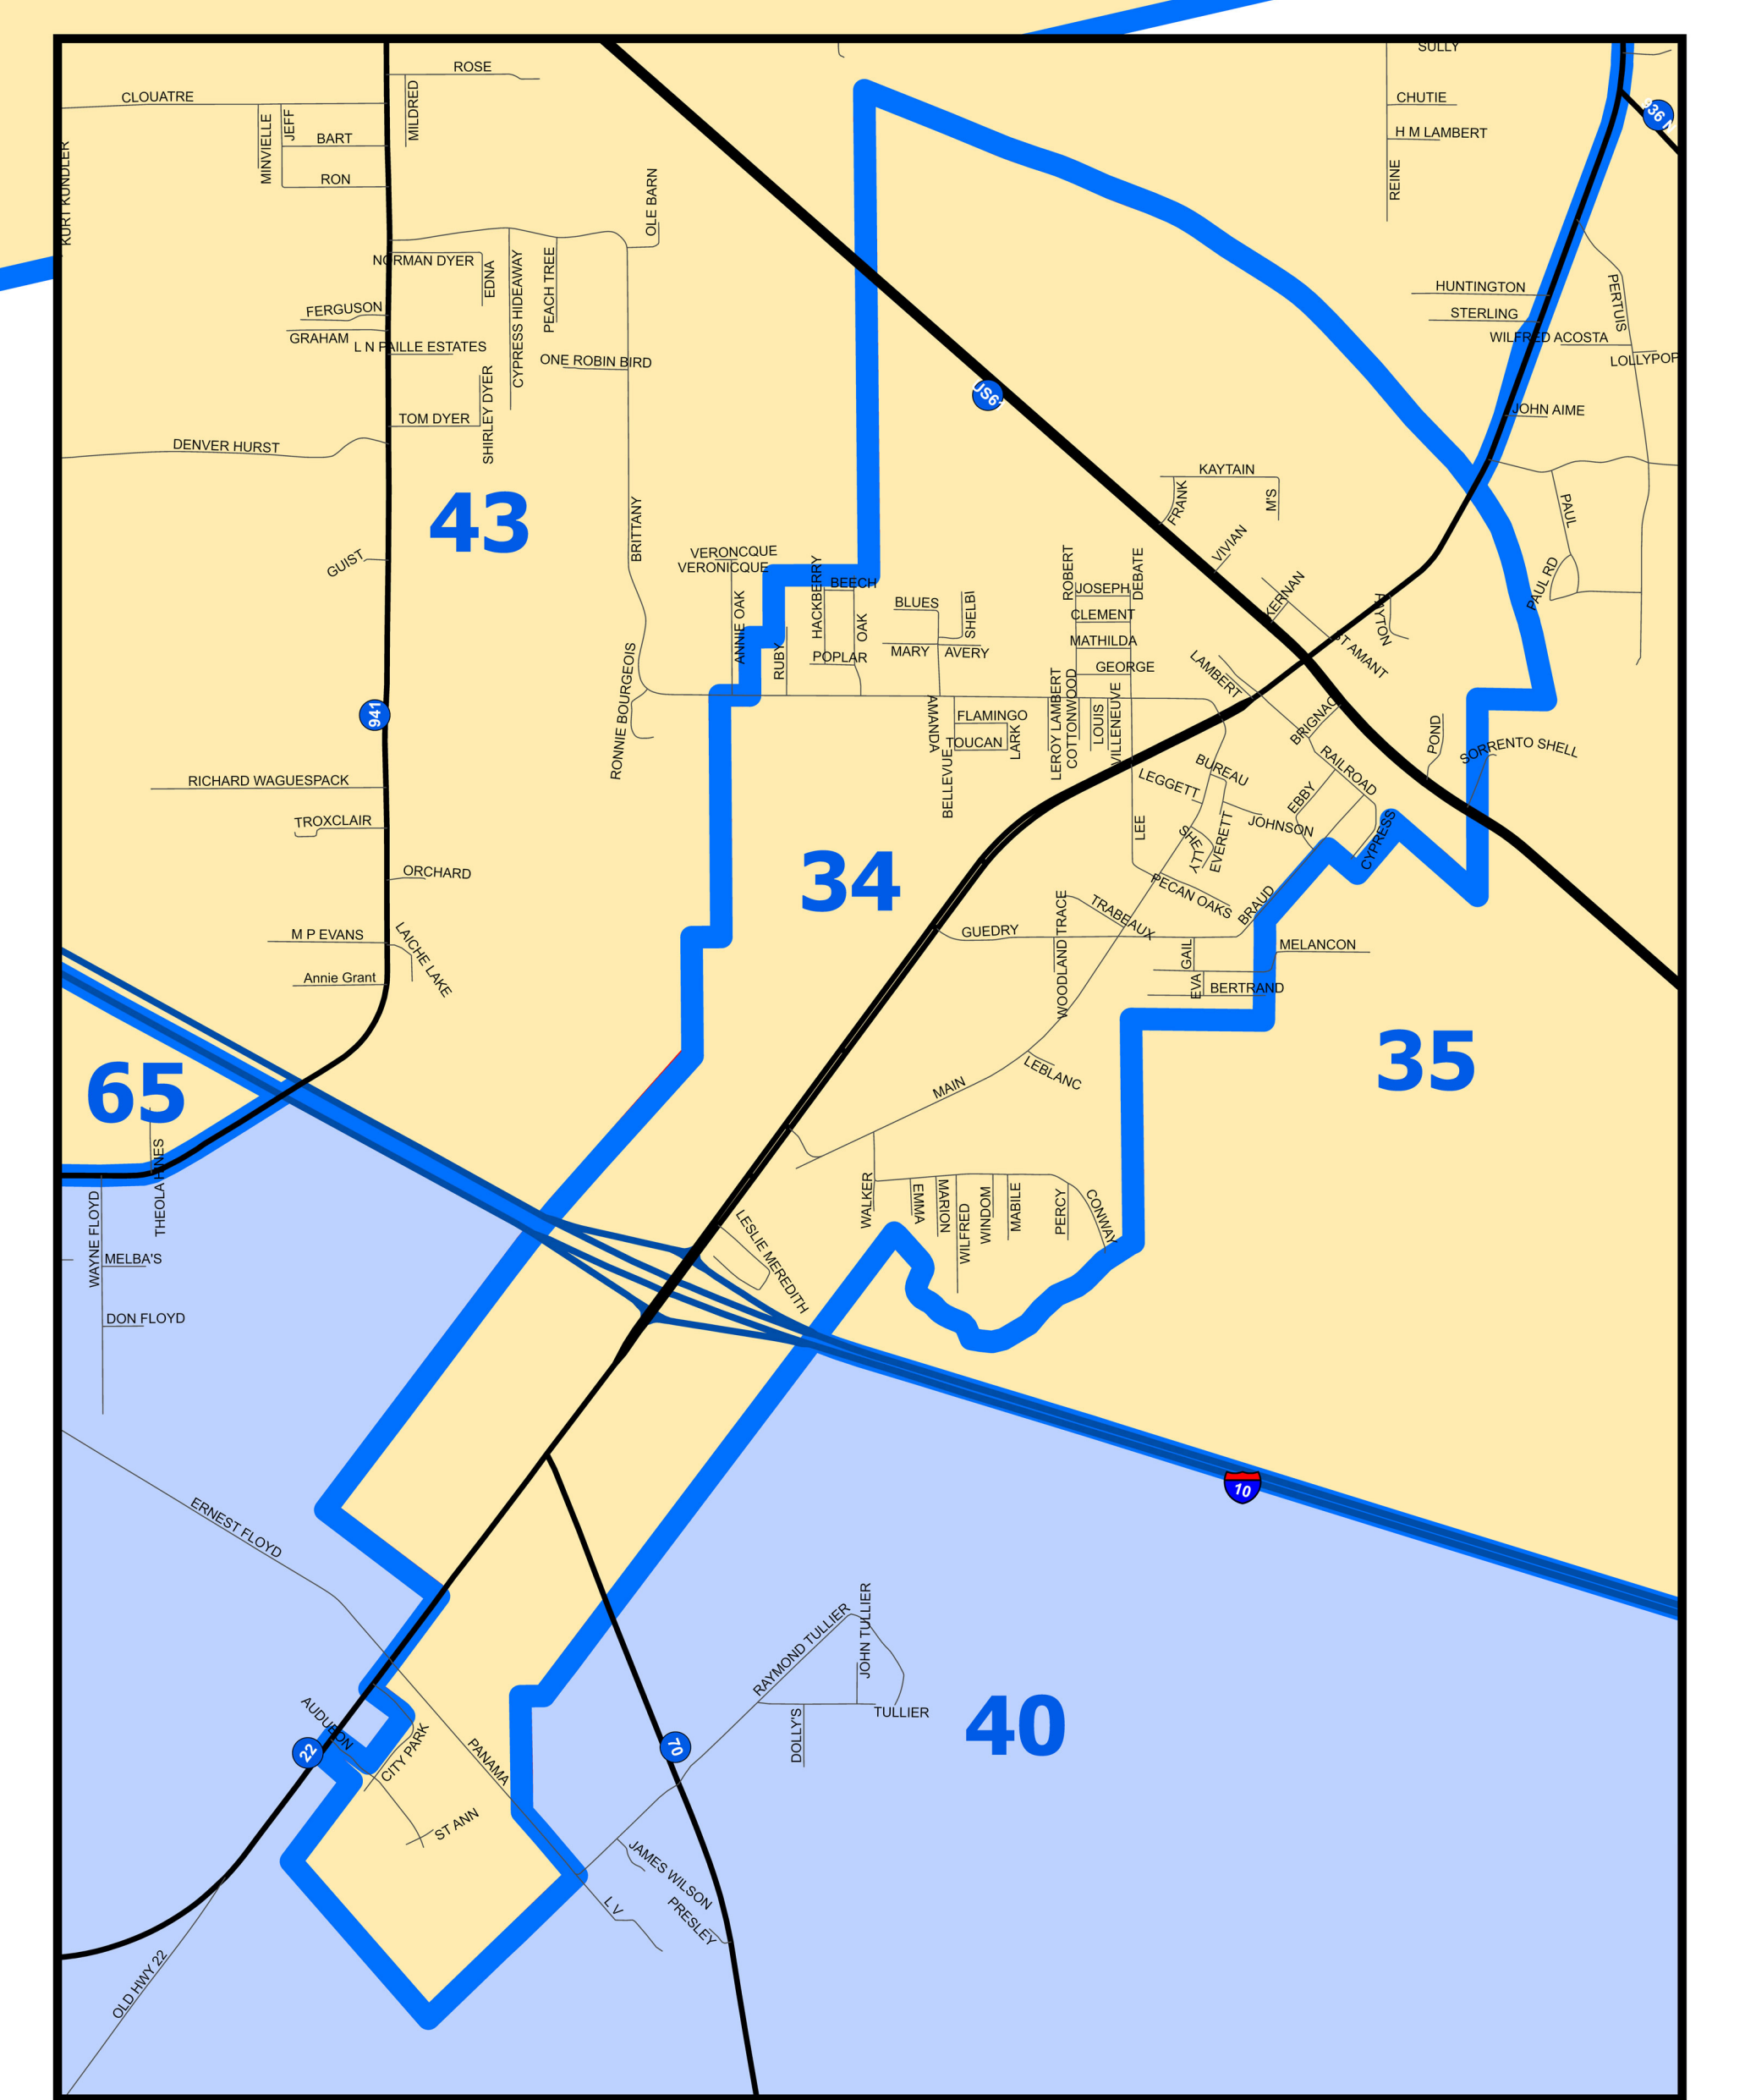

- LEGEND**
- CITY LIMITS
 - PARISH BOUNDARY
 - VOTING PRECINCTS
- ROAD CLASS**
- Interstate
 - State
 - Parish
- ASCENSION PARISH COUNCIL MEMBER**
- District 1: Oliver Joseph
 - District 2: Joel Robert
 - District 3: Travis Turner
 - District 4: Brett Arceneaux
 - District 5: Michael "Todd" Varnado
 - District 6: Chase Melancon
 - District 7: Brian Hillensbeck
 - District 8: Blaine Petite
 - District 9: Pamela "Pam" Alonso
 - District 10: Dennis Cullen
 - District 11: Jenn DeFrances

COUNCIL DISTRICTS & VOTING PRECINCTS

ASCENSION PARISH, LOUISIANA

0 1.25 2.5 5 Miles

Sorrento

Donaldsonville