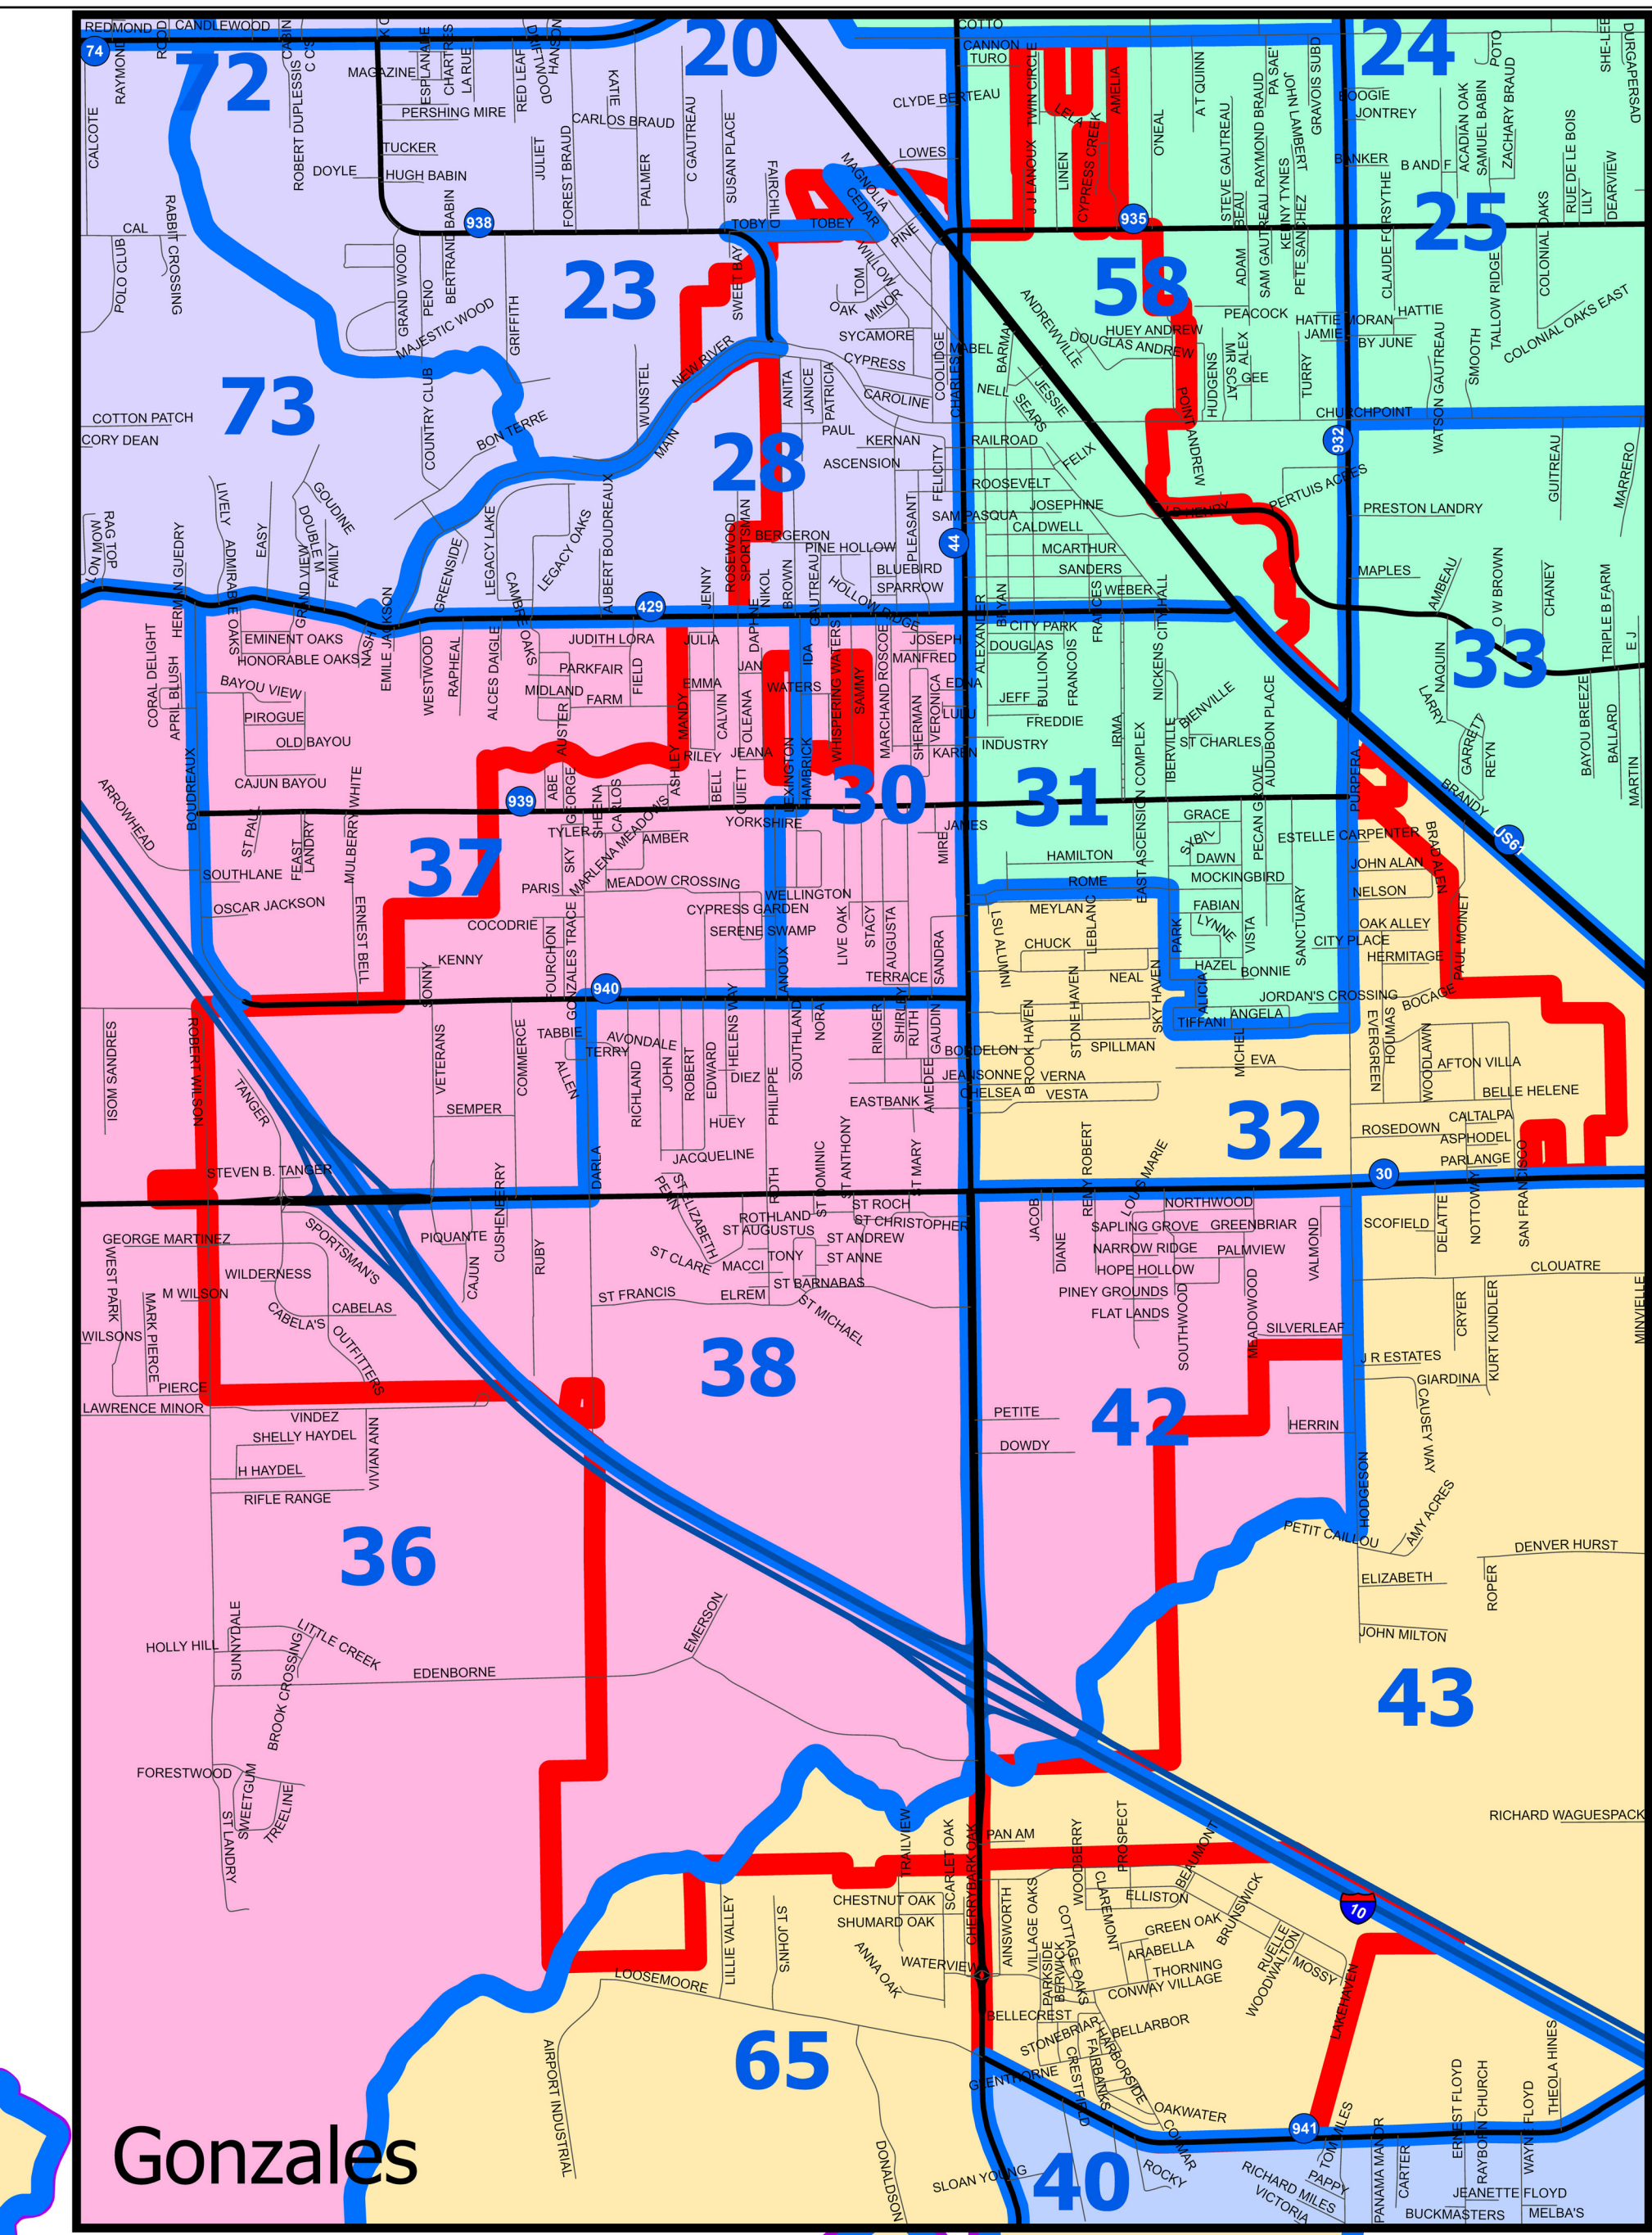

- LEGEND**
- CITY LIMITS
 - PARISH BOUNDARY
 - VOTING PRECINCTS
- ROAD CLASS**
- Interstate
 - State
 - Parish
- ASCENSION PARISH COUNCIL MEMBER**
- District 1: Oliver Joseph
 - District 2: Joel Robert
 - District 3: Travis Turner
 - District 4: Brett Arceneaux
 - District 5: Michael "Todd" Varnado
 - District 6: Chase Melancon
 - District 7: Brian Hillensbeck
 - District 8: Blaine Petite
 - District 9: Pamela "Pam" Alonso
 - District 10: Dennis Cullen
 - District 11: Jenn DeFrances

COUNCIL DISTRICTS & VOTING PRECINCTS

ASCENSION PARISH, LOUISIANA

0 1.25 2.5 5 Miles

Sorrento

Donaldsonville