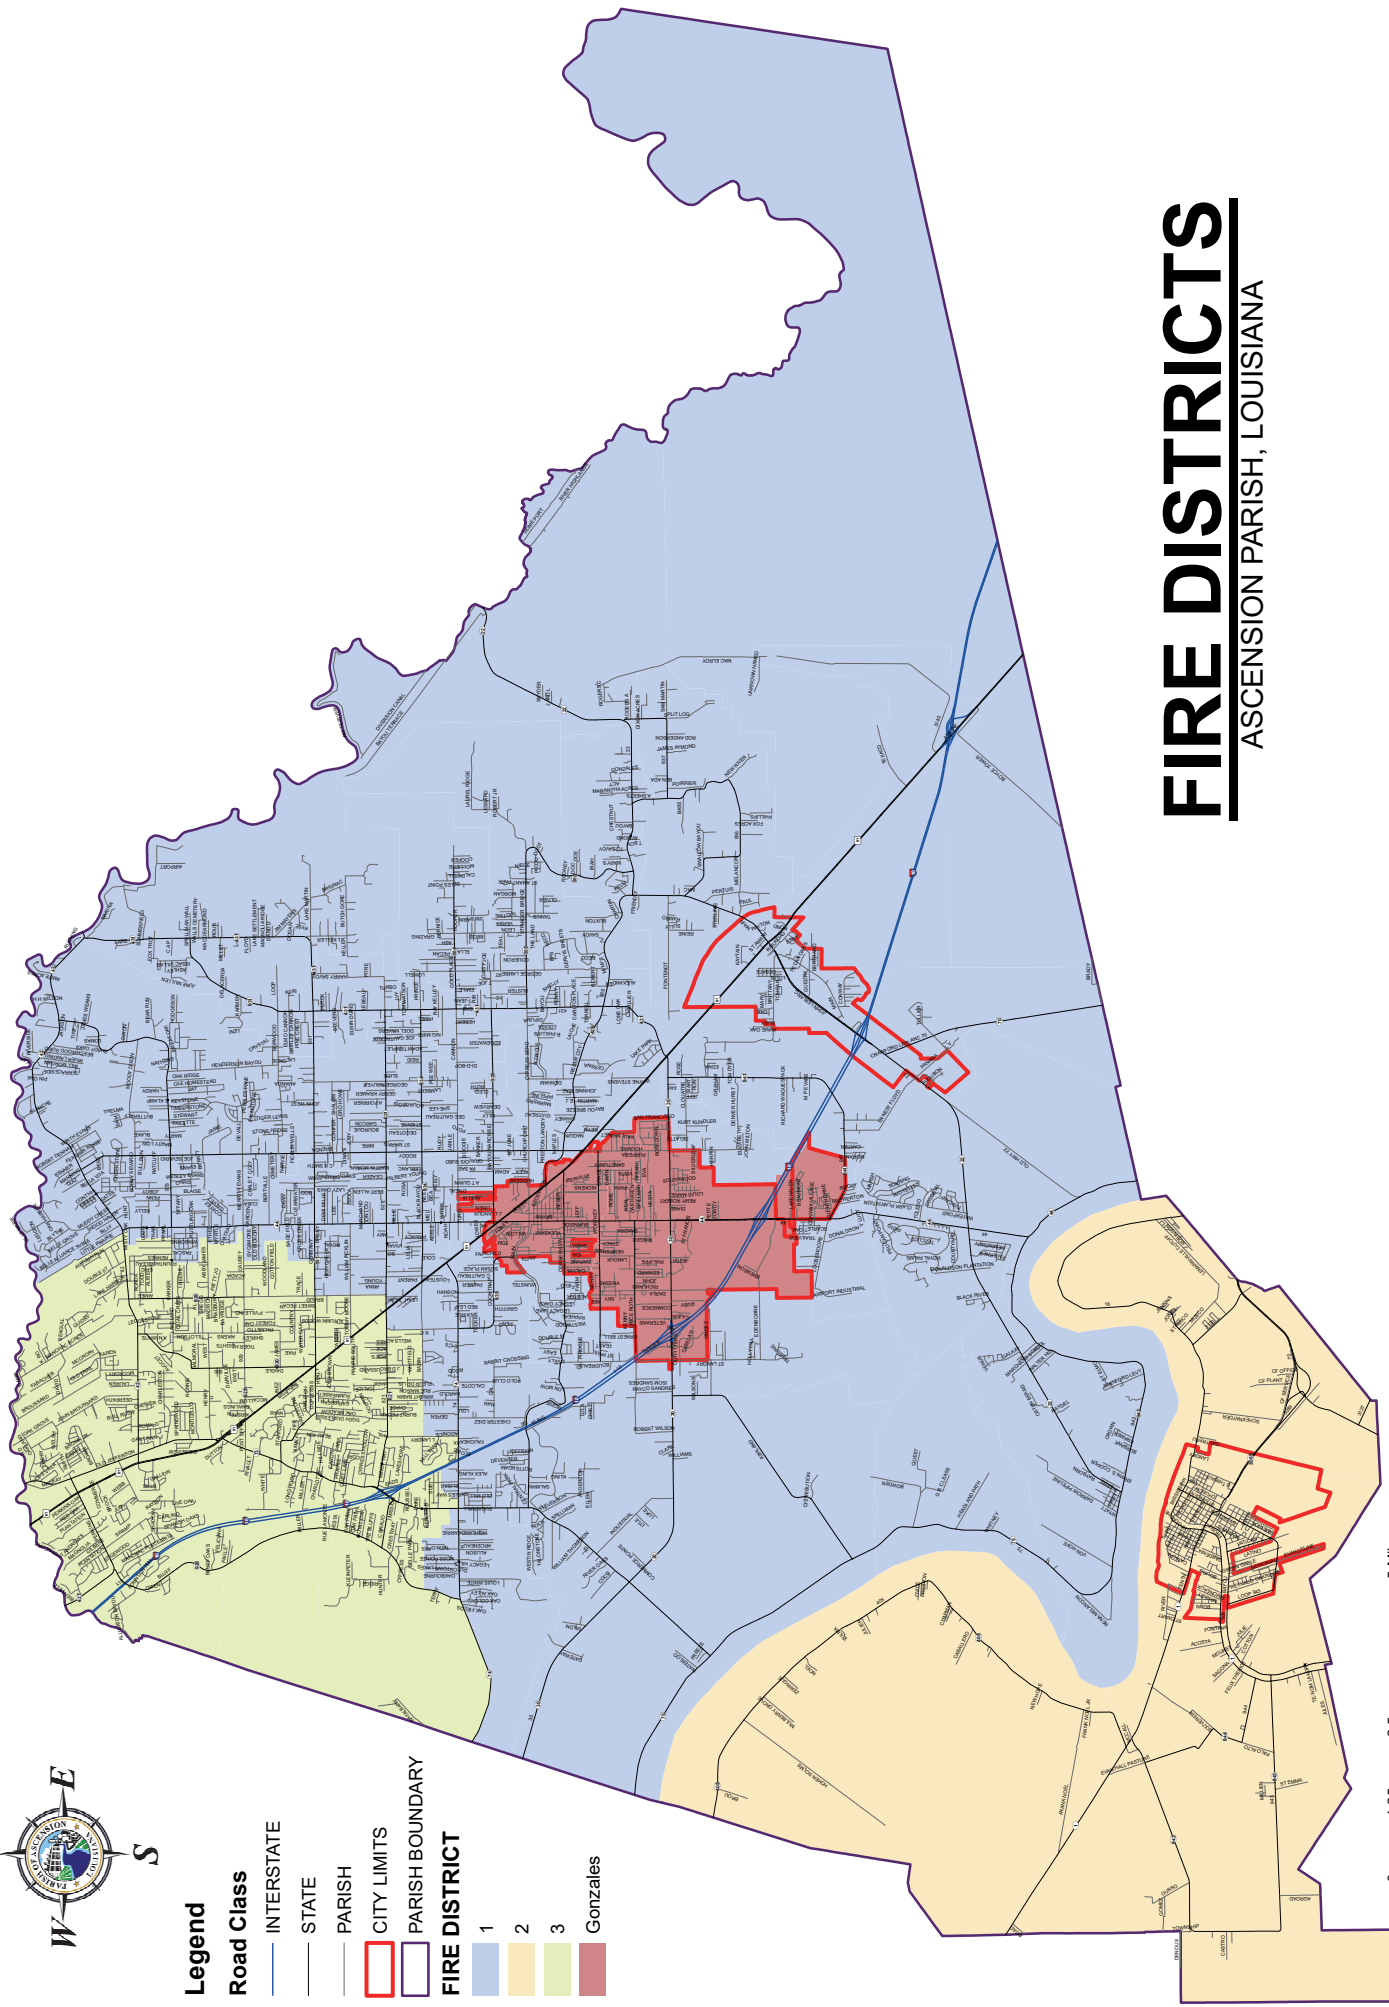

Legend

Road Class

INTERSTATE

STATE

PARISH

CITY LIMITS

PARISH BOUNDARY

FIRE DISTRICT

1

2

3

Gonzales

FIRE DISTRICTS

ASCENSION PARISH, LOUISIANA